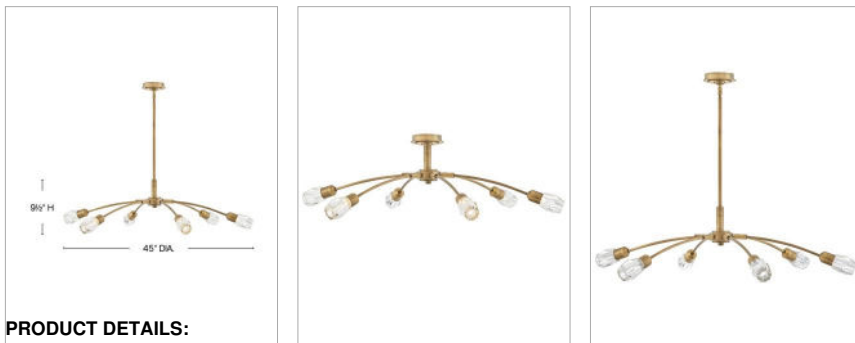

### LARGE SINGLE TIER CHANDELIER

Atera meets at the corner of transitional and modern design to bring a breath of freshness into any space. The low-profile look has a high impact on style, with outreaching arms capped with elegant cut crystals.

DETAILS	
FINISH:	Heritage Brass
MATERIAL:	Steel
GLASS:	Faceted Clear Crystal
SLOPE DEGREE:	90
DIMMABLE:	YES - WITH DIMMABLE LAMP (NOT INCLUDED)

DIMENSIONS	
WIDTH:	45"
HEIGHT:	9.5"
WEIGHT:	16.9lb

LIGHT SOURCE	
LIGHT SOURCE:	Socketed
WATTAGE:	6-5w Cand. LED
VOLTAGE:	120v

MOUNTING	
CANOPY:	5" Dia.
LEAD WIRE:	1 X 120"
MAX HEIGHT:	42.3

SHIPPING	
CARTON LENGTH:	18.5
CARTON WIDTH:	17.5
CARTON HEIGHT:	22.3
CARTON WEIGHT:	20.7

#### PRODUCT DETAILS:

- Suitable for use in dry (indoor) locations as defined by NEC and CEC. Meets United States UL Underwriters Laboratories & CSA Canadian Standards Association Product Safety Standards.
- This fixture includes multiple down stems in various lengths to customize the installation height of the fixture, including one 6" stem and two 12" stems
- This item may be hung on a sloped ceiling
- Steel arms capped with elegant cut crystals
- Bold silhouette with dramatic details creates a modern statement
- Low-profile look with high impact on style
- Convertible fixture can be hung as a pendant or semi-flush mount
- Atera requires a T6 lamp.