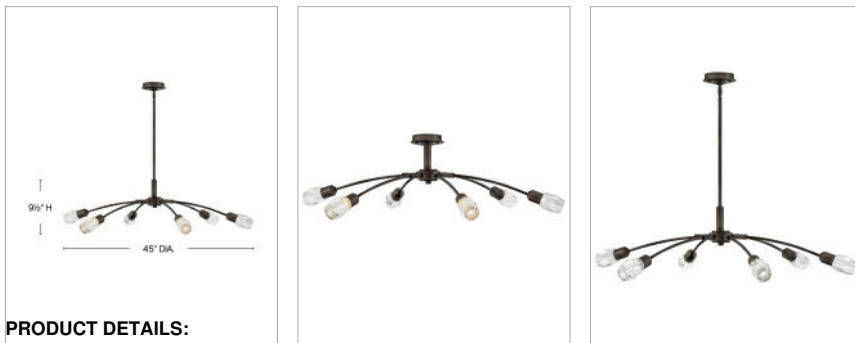

ATERA

FR33326BX

LARGE SINGLE TIER CHANDELIER

Atera meets at the corner of transitional and modern design to bring a breath of freshness into any space. The low-profile look has a high impact on style, with outreaching arms capped with elegant cut crystals.

DETAILS	
FINISH:	Black Oxide
MATERIAL:	Steel
GLASS:	Faceted Clear Crystal
SLOPE DEGREE:	90
DIMMABLE:	YES - WITH DIMMABLE LAMP (NOT INCLUDED)

DIMENSIONS	
WIDTH:	45"
HEIGHT:	9.5"
WEIGHT:	16.9lb

LIGHT SOURCE	
LIGHT SOURCE:	Socketed
WATTAGE:	6-5w Cand. LED
VOLTAGE:	120v

MOUNTING	
CANOPY:	5" Dia.
LEAD WIRE:	1 X 120"
MAX HEIGHT:	42.3

SHIPPING	
CARTON LENGTH:	18.5
CARTON WIDTH:	17.5
CARTON HEIGHT:	22.3
CARTON WEIGHT:	20.7

PRODUCT DETAILS:

- Suitable for use in dry (indoor) locations as defined by NEC and CEC. Meets United States UL Underwriters Laboratories & CSA Canadian Standards Association Product Safety Standards.
- This fixture includes multiple down stems in various lengths to customize the installation height of the fixture, including one 6" stem and two 12" stems
- This item may be hung on a sloped ceiling
- Steel arms capped with elegant cut crystals
- Bold silhouette with dramatic details creates a modern statement
- Low-profile look with high impact on style
- Convertible fixture can be hung as a pendant or semi-flush mount
- Atera requires a T6 lamp.