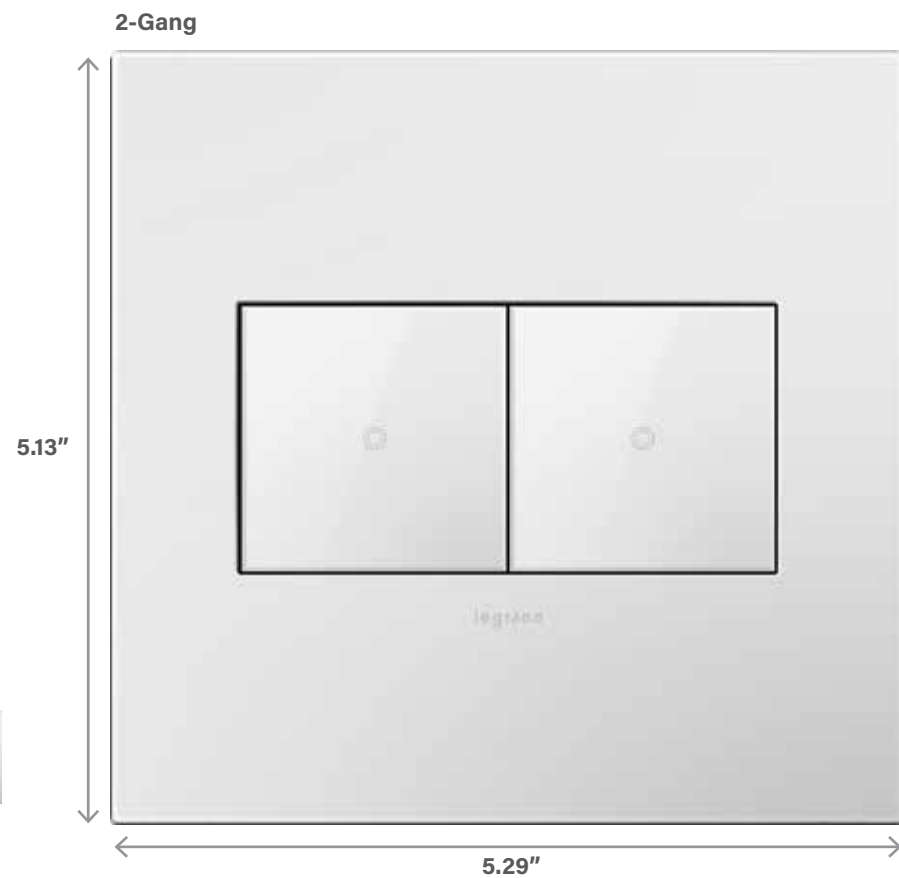

## Wall Plates

Available in six gang sizes, adorne wall plates provide the perfect complement to adorne switches, dimmers, outlets and accessories. The collection includes a variety of finishes, from cast metals like Satin Nickel and Oil-Rubbed Bronze to real materials such as linen and wood. In addition, the collection includes a full offering of plastic plates in contemporary and classic colors, as well as three innovative Soft Touch finishes. Each wall plate is packaged with a mounting frame to enable easy installation when paired with a device. All plates are screwless and simply snap onto the included metal frame. See page 40 for more information on the adorne frame system.

All adorne wall plates are UL and ETL-approved. 5- and 6-Gang wall plates are not available in all colors.

5-Gang  
5.13" x 10.7"

6-Gang  
5.13" x 12.5"