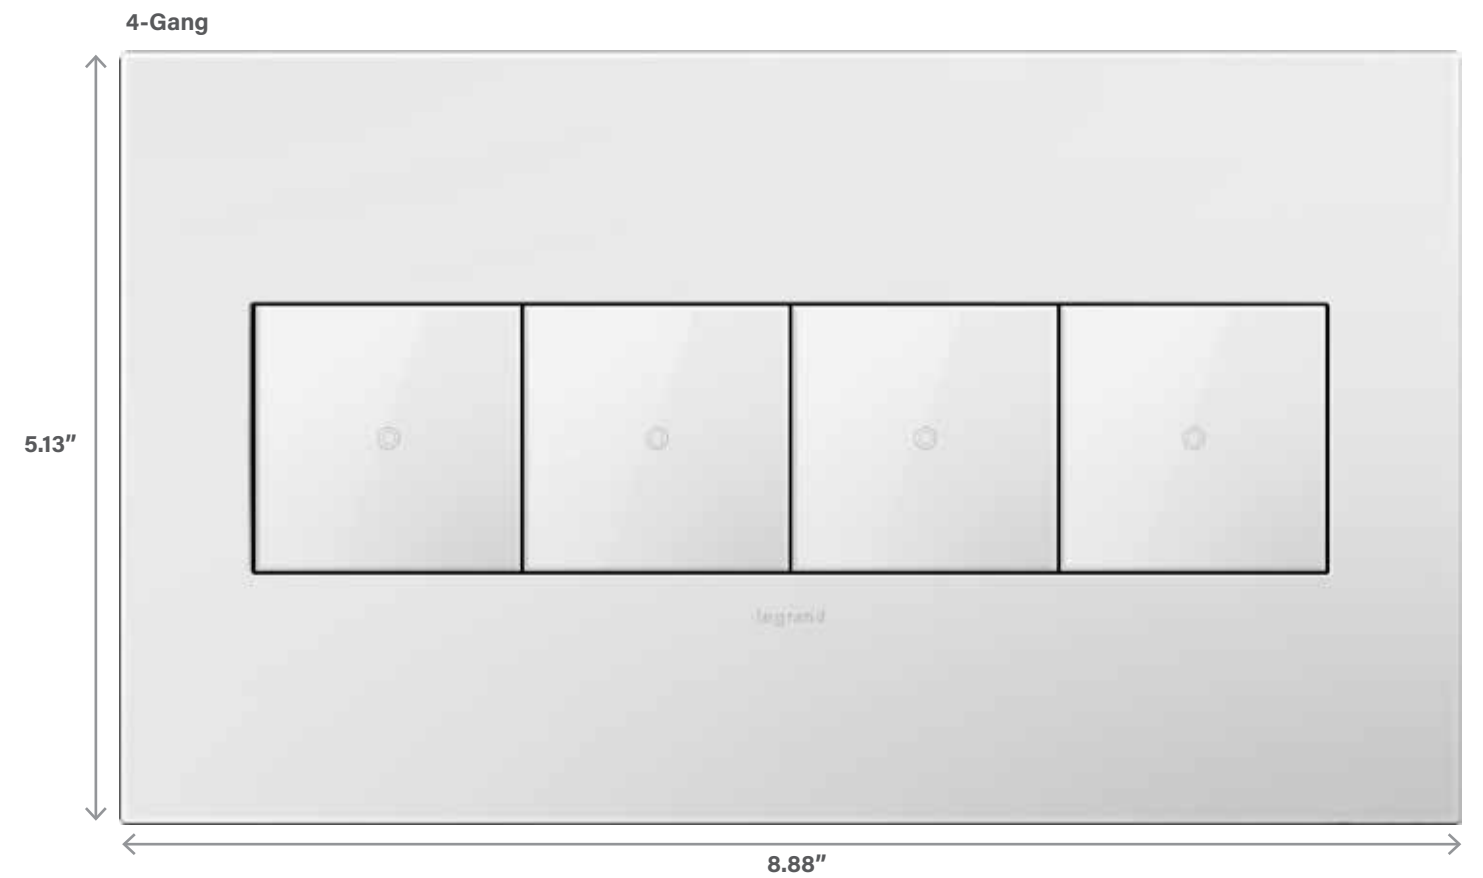

## Wall Plates

Available in six gang sizes, adorne wall plates provide the perfect complement to adorne switches, dimmers, outlets and accessories. The collection includes a variety of finishes, from cast metals like Satin Nickel and Oil-Rubbed Bronze to real materials such as linen and wood. In addition, the collection includes a full offering of plastic plates in contemporary and classic colors, as well as three innovative Soft Touch finishes. Each wall plate is packaged with a mounting frame to enable easy installation when paired with a device. All plates are screwless and simply snap onto the included metal frame. See page 40 for more information on the adorne frame system.

All adorne wall plates are UL and ETL-approved. 5- and 6-Gang wall plates are not available in all colors.

5-Gang  
5.13" x 10.7"

6-Gang  
5.13" x 12.5"