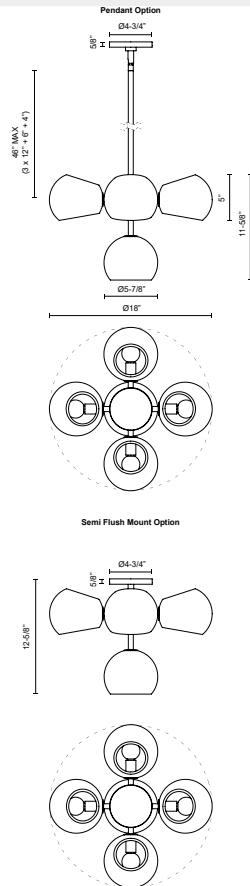

alora mood

P. 1.855.855.8926

CANADA: 19054 28TH Avenue Surrey - BC V3Z 6M3

USA: 3035 E. Lone Mountain Rd - Las Vegas, NV, 89081

WILLOW CH648518

FIXTURE DIMENSIONS	D18" x H11-5/8"
LAMP TYPE	E12
MAX WATTAGE	60W
BULB QTY	5
BULBS INCLUDED	No
VOLTAGE	120V
MATERIAL	Steel
ROD LENGTH	46" Max (3x12" + 1x6" + 1x4")
DIAMETER OF ROD	5/8"
WIRE LENGTH	60"
MINIMUM HANG HEIGHT	12-3/4"
SLOPED CEILING ADAPTABLE	Yes, Up to 45 Degrees
LOCATION	Dry
CANOPY DIMENSIONS	D4-3/4" x H5/8"
PAINT FINISH	MB01

[D - Diameter, L - Length, W - Width, H - Height, E - Extension]

AVAILABLE FINISHES:

CH648518MB
Matte Black

*For complete warranty terms, please visit: www.aloralighting.com/warranty

WWW.ALORAMOOD.COM

© 2022 KUZCO LIGHTING. ALL RIGHTS RESERVED.