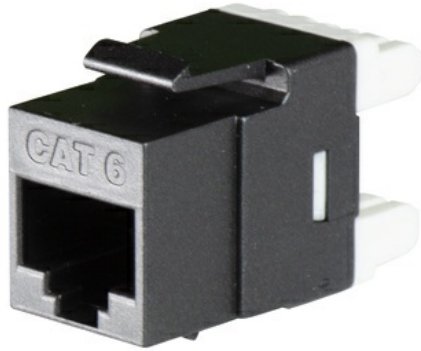

adorne Collection  
adorne® Cat 6 RJ45 Data Insert, Graphite  
Part No. AC6RJ45G1

Keystone insert to support gigabit networking performance.

## Features & Benefits

Pair with a 1-Port, 2-Port, or 4-Port adorne frame for use in an adorne Wall Plate

Innovative snap-in system makes installation fast and simple

Complete the look with a stunning, screwless adorne® Wall Plate, not included. Available in a range of contemporary colors and finishes. Coordinate with other designer switches & outlets