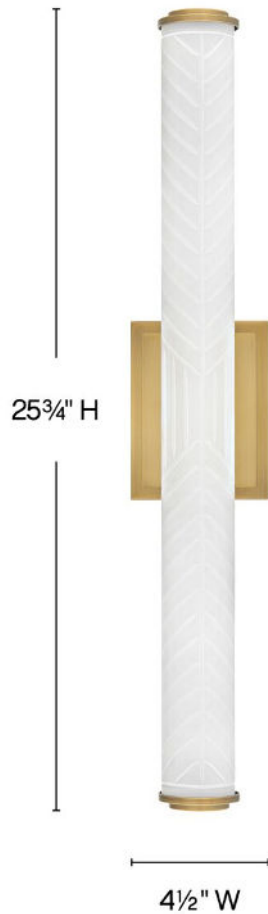

lisa mcDennon
COLLECTION

DEVON

57863LCB

MEDIUM LED VANITY

Devon is the perfect balance of style and function. Geometric subtleties paired with the cased opal glass blend transitional and modern elements to make a sleek and unexpected statement. Stepped endcaps on both sides match the square backplate for a dash of industrial appeal. Devon is part of the Lisa McDennon Collection.

DETAILS	
FINISH:	Lacquered Brass
MATERIAL:	Steel
GLASS:	Etched Pattern
DIMMABLE:	YES - CL TYPE DIMMER (SSL7A)

DIMENSIONS	
WIDTH:	25.8"
HEIGHT:	4.5"
WEIGHT:	3.9lb
BACK PLATE:	6"W X 4.5"H
EXTENSION:	3.8"
TOP TO OUTLET:	2.25"

LIGHT SOURCE	
LIGHT SOURCE:	Integrated LED
LED NAME:	LEVO112-608
WATTAGE:	40w LED *Included
VOLTAGE:	120v
COLOR TEMP:	2900
LUMENS:	2350
CRI:	90
INCANDESCENT EQUIVALENCY:	2 x 75w
DIMMABLE:	YES - CL TYPE DIMMER (SSL7A)

SHIPPING	
CARTON LENGTH:	30.8
CARTON WIDTH:	11
CARTON HEIGHT:	7.5
CARTON WEIGHT:	5.7

PRODUCT DETAILS:

- Fixture can be mounted horizontally.
- Suitable for use in damp locations as defined by NEC and CEC. Meets United States UL Underwriters Laboratories & CSA Canadian Standards Association Product Safety Standards.
- LED components carry a 5-year limited warranty
- Bold silhouette with dramatic details creates a modern statement
- Fixture can be mounted vertically
- ADA compliant
- Mounting hardware is hidden on the back plate to ensure a clean silhouette
- The Lisa McDennon Collection offers a striking mix of edgy, sculptural silhouettes that incorporate modern, organic elements and luxe materials, brought to life by her innovative and original point of view.