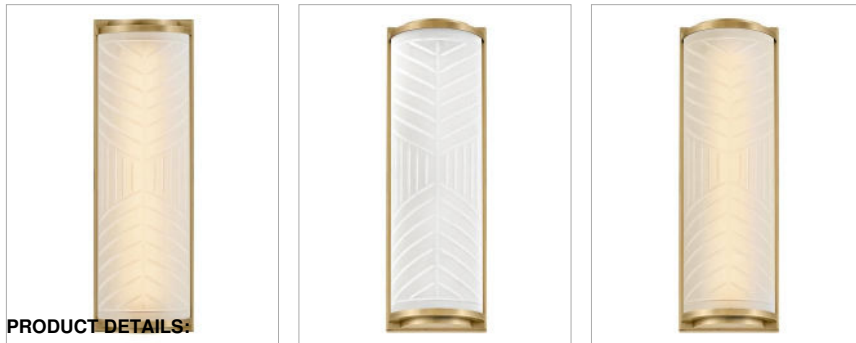

lisa mcDennon
COLLECTION

PRODUCT DETAILS:

- Fixture can be mounted horizontally.
- Suitable for use in damp locations as defined by NEC and CEC. Meets United States UL Underwriters Laboratories & CSA Canadian Standards Association Product Safety Standards.
- LED components carry a 5-year limited warranty
- Bold silhouette with dramatic details creates a modern statement
- Fixture can be mounted vertically
- ADA compliant
- Mounting hardware is hidden on the back plate to ensure a clean silhouette
- The Lisa McDennon Collection offers a striking mix of edgy, sculptural silhouettes that incorporate modern, organic elements and luxe materials, brought to life by her innovative and original point of view.

DEVON

57860LCB

MEDIUM BATH SCONCE

Devon is the perfect balance of style and function. Geometric subtleties paired with the cased opal glass blend transitional and modern elements to make a sleek and unexpected statement. Stepped endcaps on both sides match the square backplate for a dash of industrial appeal. Devon is part of the Lisa McDennon Collection.

DETAILS	
FINISH:	Lacquered Brass
MATERIAL:	Steel
GLASS:	Etched Pattern
DIMMABLE:	YES - CL TYPE DIMMER (SSL7A)

DIMENSIONS	
WIDTH:	4.8"
HEIGHT:	14.5"
WEIGHT:	3.6lb
BACK PLATE:	4.5"W X 10.5"H
EXTENSION:	3"
TOP TO OUTLET:	7.25"

LIGHT SOURCE	
LIGHT SOURCE:	Integrated LED
LED NAME:	LEVO56-304
WATTAGE:	20w LED *Included
VOLTAGE:	120v
COLOR TEMP:	2900
LUMENS:	1300
CRI:	90
INCANDESCENT EQUIVALENCY:	1 x 100w
DIMMABLE:	YES - CL TYPE DIMMER (SSL7A)