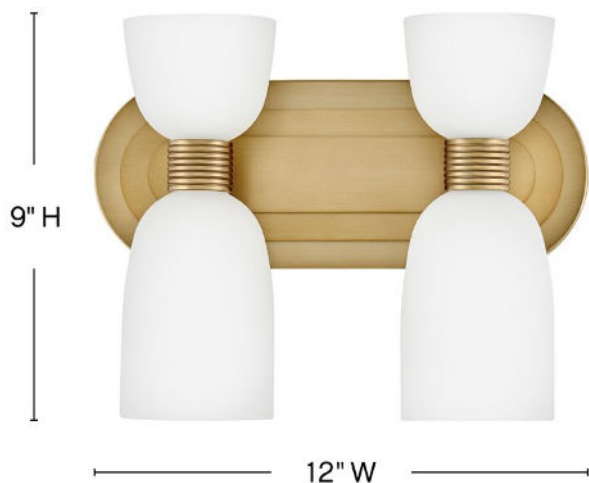

lisa mcDennon
COLLECTION

TALLULAH

52962LCB-LL

SMALL TWO LIGHT VANITY

Graceful curves and delicate details define Tallulah. The smooth etched opal glass adds a touch of softness to balance the ribbed metal cuffs. The stepped oval backplate has a nuanced retro look that makes this vanity light the perfect addition to any bath décor. Tallulah is part of the Lisa McDennon Collection.

DETAILS	
FINISH:	Lacquered Brass
MATERIAL:	Steel
GLASS:	Etched Opal
DIMMABLE:	YES - CL TYPE DIMMER (SSL7A)

DIMENSIONS	
WIDTH:	12"
HEIGHT:	9"
WEIGHT:	5.2lb
BACK PLATE:	12"W X 4.5"H
EXTENSION:	5.5"
TOP TO OUTLET:	6"

SHIPPING	
CARTON LENGTH:	21
CARTON WIDTH:	8.3
CARTON HEIGHT:	12
CARTON WEIGHT:	6.7

PRODUCT DETAILS:

- Tallulah sconce will cast light up.
- Fixture can be mounted either up or down
- Suitable for use in damp locations as defined by NEC and CEC. Meets United States UL Underwriters Laboratories & CSA Canadian Standards Association Product Safety Standards.
- Bold silhouette with dramatic details creates a modern statement
- LED Bulbs carry a 3-year limited warranty
- Mounting hardware is hidden on the back plate to ensure a clean silhouette
- The Lisa McDennon Collection offers a striking mix of edgy, sculptural silhouettes that incorporate modern, organic elements and luxe materials, brought to life by her innovative and original point of view.