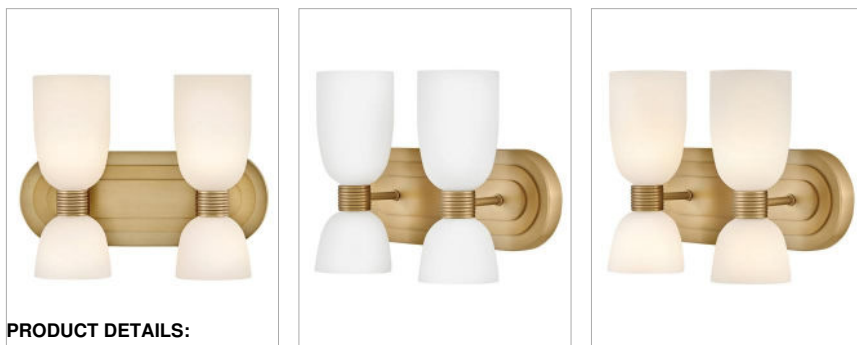

lisa mcDennon
COLLECTION

TALLULAH

52962LCB-LL

SMALL TWO LIGHT VANITY

Graceful curves and delicate details define Tallulah. The smooth etched opal glass adds a touch of softness to balance the ribbed metal cuffs. The stepped oval backplate has a nuanced retro look that makes this vanity light the perfect addition to any bath décor. Tallulah is part of the Lisa McDennon Collection.

DETAILS	
FINISH:	Lacquered Brass
MATERIAL:	Steel
GLASS:	Etched Opal
DIMMABLE:	YES - CL TYPE DIMMER (SSL7A)

DIMENSIONS	
WIDTH:	12"
HEIGHT:	9"
WEIGHT:	5.2lb
BACK PLATE:	12"W X 4.5"H
EXTENSION:	5.5"
TOP TO OUTLET:	6"

SHIPPING	
CARTON LENGTH:	21
CARTON WIDTH:	8.3
CARTON HEIGHT:	12
CARTON WEIGHT:	6.7

PRODUCT DETAILS:

- Tallulah sconce will cast light up.
- Fixture can be mounted either up or down
- Suitable for use in damp locations as defined by NEC and CEC. Meets United States UL Underwriters Laboratories & CSA Canadian Standards Association Product Safety Standards.
- Bold silhouette with dramatic details creates a modern statement
- LED Bulbs carry a 3-year limited warranty
- Mounting hardware is hidden on the back plate to ensure a clean silhouette
- The Lisa McDennon Collection offers a striking mix of edgy, sculptural silhouettes that incorporate modern, organic elements and luxe materials, brought to life by her innovative and original point of view.