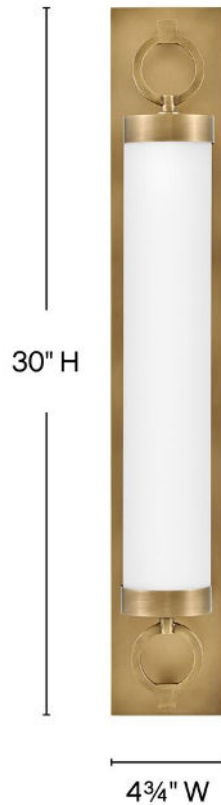

lisa mcdennon
COLLECTION

BAYLOR

52293HB

LARGE LED VANITY

For a fixture that is an industrial piece of art, look to Baylor. The sturdy back plate and decorative rings add a nice balance to the etched opal glass to finish off the strong, substantial look. Ideal for providing plenty of functional light, Baylor mounts cleanly to the wall vertically or horizontally to bring style to primary bath, powder rooms, and more. Baylor is part of the Lisa McDennon Collection.

DETAILS	
FINISH:	Heritage Brass
MATERIAL:	Steel
GLASS:	Etched Opal
DIMMABLE:	YES - CL TYPE DIMMER (SSL7A)

DIMENSIONS	
WIDTH:	30"
HEIGHT:	4.8"
WEIGHT:	12.5lb
BACK PLATE:	26.25"W X 4.75"H
EXTENSION:	6"
TOP TO OUTLET:	15"

LIGHT SOURCE	
LIGHT SOURCE:	Integrated LED
LED NAME:	EB24W30K922
WATTAGE:	48w LED *Included
VOLTAGE:	120v
COLOR TEMP:	2800
LUMENS:	3000
CRI:	90
INCANDESCENT EQUIVALENCY:	2 x 100w
DIMMABLE:	YES - CL TYPE DIMMER (SSL7A)

SHIPPING	
CARTON LENGTH:	33.5
CARTON WIDTH:	12.8
CARTON HEIGHT:	9
CARTON WEIGHT:	16.3

PRODUCT DETAILS:

- Classic, elegant lines and timeless details enhance a traditional space
- Fixture can be mounted horizontally.
- Suitable for use in damp locations as defined by NEC and CEC. Meets United States UL Underwriters Laboratories & CSA Canadian Standards Association Product Safety Standards.
- LED components carry a 5-year limited warranty
- Fixture can be mounted vertically
- Mounting hardware is hidden on the back plate to ensure a clean silhouette
- The Lisa McDennon Collection offers a striking mix of edgy, sculptural silhouettes that incorporate modern, organic elements and luxe materials, brought to life by her innovative and original point of view.