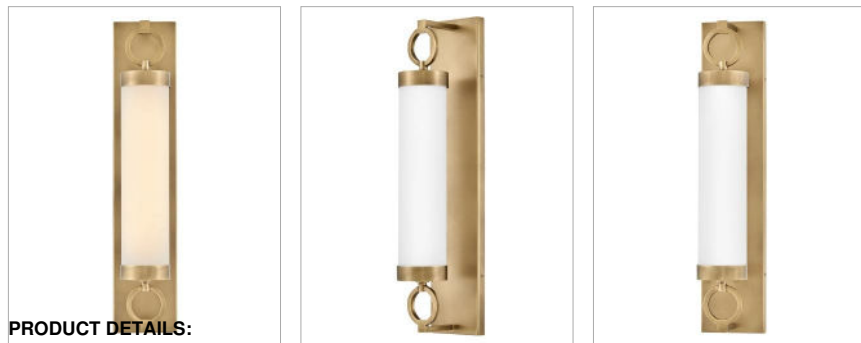

#### MEDIUM LED VANITY

For a fixture that is an industrial piece of art, look to Baylor. The sturdy back plate and decorative rings add a nice balance to the etched opal glass to finish off the strong, substantial look. Ideal for providing plenty of functional light, Baylor mounts cleanly to the wall vertically or horizontally to bring style to primary bath, powder rooms, and more. Baylor is part of the Lisa McDennon Collection.

DETAILS	
FINISH:	Heritage Brass
MATERIAL:	Steel
GLASS:	Etched Opal
DIMMABLE:	YES - CL TYPE DIMMER (SSL7A)

DIMENSIONS	
WIDTH:	24"
HEIGHT:	4.8"
WEIGHT:	9.7lb
BACK PLATE:	20.25"W X 4.75"H
EXTENSION:	6"
TOP TO OUTLET:	12"

#### PRODUCT DETAILS:

- Classic, elegant lines and timeless details enhance a traditional space
- Fixture can be mounted horizontally.
- Suitable for use in damp locations as defined by NEC and CEC. Meets United States UL Underwriters Laboratories & CSA Canadian Standards Association Product Safety Standards.
- LED components carry a 5-year limited warranty
- Fixture can be mounted vertically
- Mounting hardware is hidden on the back plate to ensure a clean silhouette
- The Lisa McDennon Collection offers a striking mix of edgy, sculptural silhouettes that incorporate modern, organic elements and luxe materials, brought to life by her innovative and original point of view.