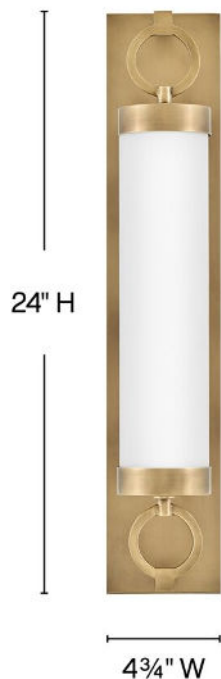

lisa mcdennon
COLLECTION