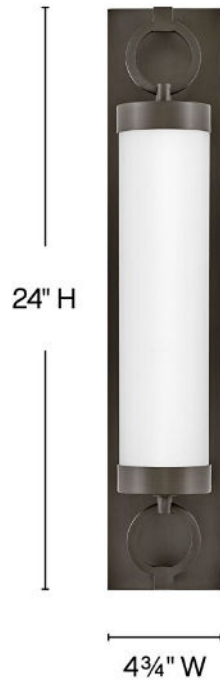

lisa mcdennon
COLLECTION

BAYLOR

52292BX

MEDIUM LED VANITY

For a fixture that is an industrial piece of art, look to Baylor. The sturdy back plate and decorative rings add a nice balance to the etched opal glass to finish off the strong, substantial look. Ideal for providing plenty of functional light, Baylor mounts cleanly to the wall vertically or horizontally to bring style to primary bath, powder rooms, and more. Baylor is part of the Lisa McDennon Collection.

DETAILS	
FINISH:	Black Oxide
MATERIAL:	Steel
GLASS:	Etched Opal
DIMMABLE:	YES - CL TYPE DIMMER (SSL7A)

DIMENSIONS	
WIDTH:	24"
HEIGHT:	4.8"
WEIGHT:	9.7lb
BACK PLATE:	20.25"W X 4.75"H
EXTENSION:	6"
TOP TO OUTLET:	12"

LIGHT SOURCE	
LIGHT SOURCE:	Integrated LED
LED NAME:	EB16W30K922
WATTAGE:	32w LED *Included
VOLTAGE:	120v
COLOR TEMP:	2800
LUMENS:	2000
CRI:	90
INCANDESCENT EQUIVALENCY:	2 x 75w
DIMMABLE:	YES - CL TYPE DIMMER (SSL7A)

SHIPPING	
CARTON LENGTH:	27.5
CARTON WIDTH:	12.8
CARTON HEIGHT:	9
CARTON WEIGHT:	13

PRODUCT DETAILS:

- Classic, elegant lines and timeless details enhance a traditional space
- Fixture can be mounted horizontally.
- Suitable for use in damp locations as defined by NEC and CEC. Meets United States UL Underwriters Laboratories & CSA Canadian Standards Association Product Safety Standards.
- LED components carry a 5-year limited warranty
- Fixture can be mounted vertically
- Mounting hardware is hidden on the back plate to ensure a clean silhouette
- The Lisa McDennon Collection offers a striking mix of edgy, sculptural silhouettes that incorporate modern, organic elements and luxe materials, brought to life by her innovative and original point of view.