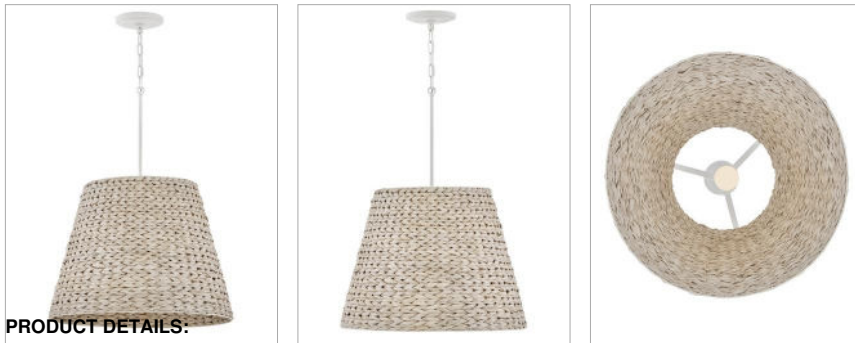

SEABROOK

43224TXP

MEDIUM CHANDELIER

Bring home true bohemian beauty, with a traditional edge with Seabrook. The handwoven natural seagrass shade adds chic texture that perfectly complements the simple silhouette. The balanced, organic warmth looks right at home in kitchens, bathrooms, and bedrooms alike.

DETAILS	
FINISH:	Textured Plaster
MATERIAL:	Steel
SHADE:	Hand-woven Seagrass
SLOPE DEGREE:	90
DIMMABLE:	YES - WITH DIMMABLE LAMP (NOT INCLUDED)

DIMENSIONS	
WIDTH:	24"
HEIGHT:	31"
WEIGHT:	16.1lb

LIGHT SOURCE	
LIGHT SOURCE:	Socketed
WATTAGE:	1-14w Med. LED, 100w Equiv.
VOLTAGE:	120v

MOUNTING	
CANOPY:	6.5" Dia.
LEAD WIRE:	1 X 144"

SHIPPING	
CARTON LENGTH:	29.5
CARTON WIDTH:	29.5
CARTON HEIGHT:	24.5
CARTON WEIGHT:	29

PRODUCT DETAILS:

- Suitable for use in dry (indoor) locations as defined by NEC and CEC. Meets United States UL Underwriters Laboratories & CSA Canadian Standards Association Product Safety Standards.
- This item may be hung on a sloped ceiling
- Merging the best of traditional and modern elements with a sophisticated and streamlined look