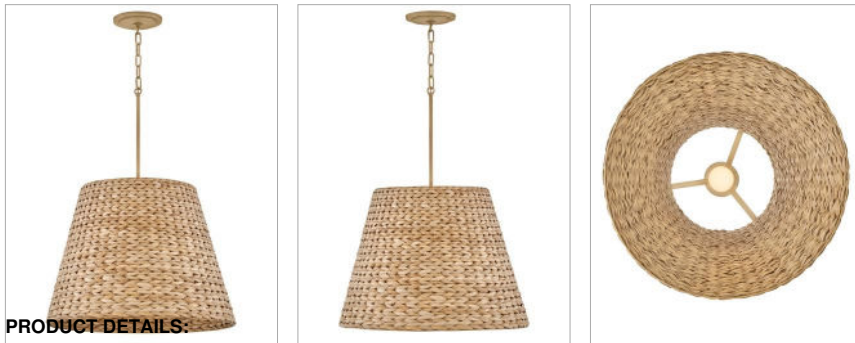

SEABROOK

43224BNG

MEDIUM CHANDELIER

Bring home true bohemian beauty, with a traditional edge with Seabrook. The handwoven natural seagrass shade adds chic texture that perfectly complements the simple silhouette. The balanced, organic warmth looks right at home in kitchens, bathrooms, and bedrooms alike.

DETAILS	
FINISH:	Burnished Gold
MATERIAL:	Steel
SHADE:	Hand-woven Seagrass
SLOPE DEGREE:	90
DIMMABLE:	YES - WITH DIMMABLE LAMP (NOT INCLUDED)

DIMENSIONS	
WIDTH:	24"
HEIGHT:	31"
WEIGHT:	16.1lb

LIGHT SOURCE	
LIGHT SOURCE:	Socketed
WATTAGE:	1-14w Med. LED, 100w Equiv.
VOLTAGE:	120v

MOUNTING	
CANOPY:	6.5" Dia.
LEAD WIRE:	1 X 144"

SHIPPING	
CARTON LENGTH:	29.5
CARTON WIDTH:	29.5
CARTON HEIGHT:	24.5
CARTON WEIGHT:	29

PRODUCT DETAILS:

- Suitable for use in dry (indoor) locations as defined by NEC and CEC. Meets United States UL Underwriters Laboratories & CSA Canadian Standards Association Product Safety Standards.
- This item may be hung on a sloped ceiling
- Luxurious gold finish with opulent sheen
- Merging the best of traditional and modern elements with a sophisticated and streamlined look