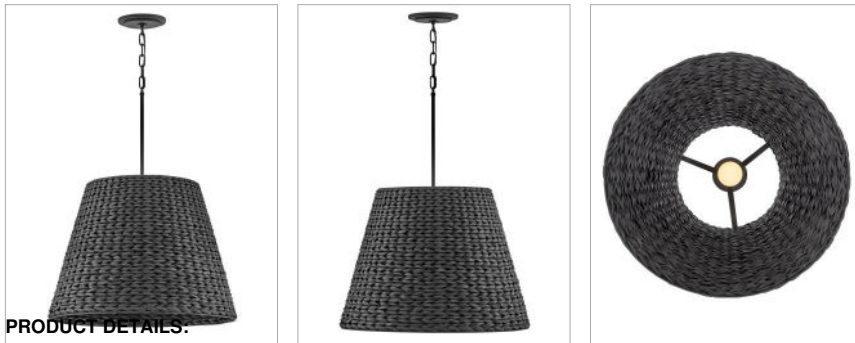

SEABROOK

43224BK

MEDIUM CHANDELIER

Bring home true bohemian beauty, with a traditional edge with Seabrook. The handwoven natural seagrass shade adds chic texture that perfectly complements the simple silhouette. The balanced, organic warmth looks right at home in kitchens, bathrooms, and bedrooms alike.

DETAILS

FINISH:	Black
MATERIAL:	Steel
SHADE:	Hand-woven Seagrass
SLOPE DEGREE:	90
DIMMABLE:	YES - WITH DIMMABLE LAMP (NOT INCLUDED)

DIMENSIONS

WIDTH:	24"
HEIGHT:	31"
WEIGHT:	16.1lb

LIGHT SOURCE

LIGHT SOURCE:	Socketed
WATTAGE:	1-14w Med. LED, 100w Equiv.
VOLTAGE:	120v

MOUNTING

CANOPY:	6.5" Dia.
LEAD WIRE:	1 X 144"

SHIPPING

CARTON LENGTH:	29.5
CARTON WIDTH:	29.5
CARTON HEIGHT:	24.5
CARTON WEIGHT:	29

PRODUCT DETAILS.

- Suitable for use in dry (indoor) locations as defined by NEC and CEC. Meets United States UL Underwriters Laboratories & CSA Canadian Standards Association Product Safety Standards.
- This item may be hung on a sloped ceiling
- Merging the best of traditional and modern elements with a sophisticated and streamlined look