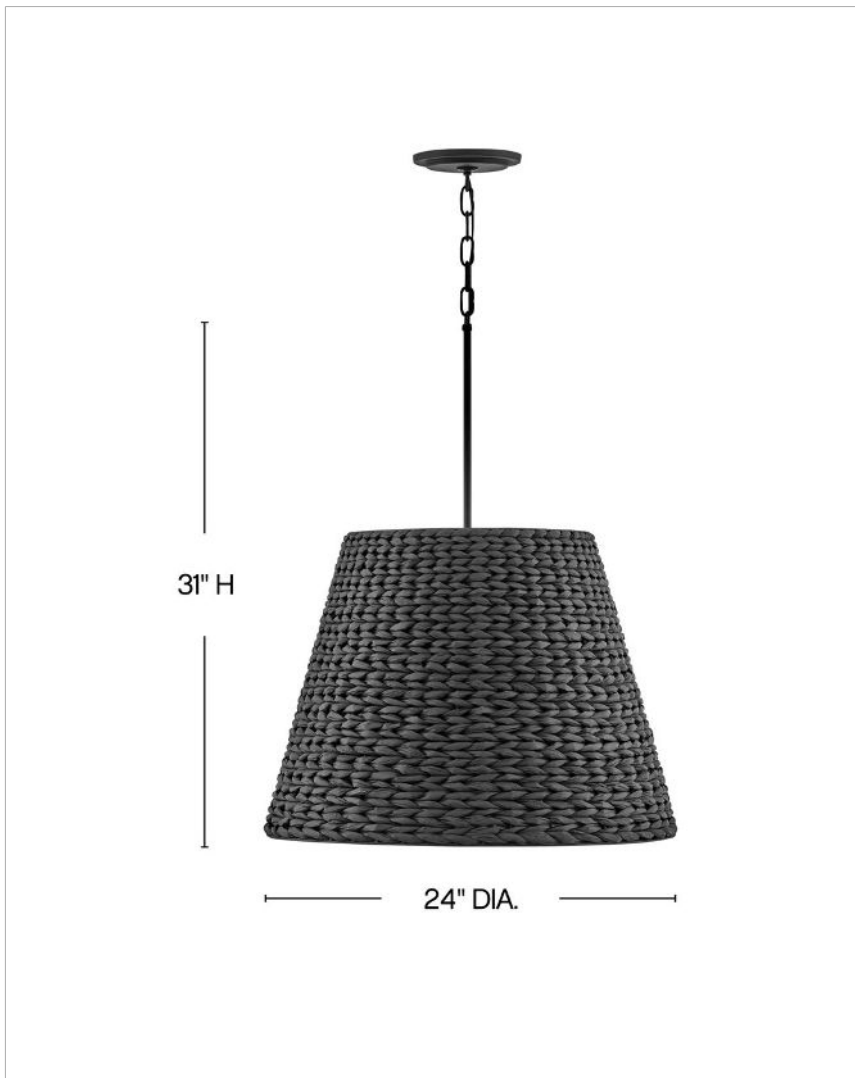

SEABROOK

43224BK

MEDIUM CHANDELIER

Bring home true bohemian beauty, with a traditional edge with Seabrook. The handwoven natural seagrass shade adds chic texture that perfectly complements the simple silhouette. The balanced, organic warmth looks right at home in kitchens, bathrooms, and bedrooms alike.

DETAILS

FINISH:	Black
MATERIAL:	Steel
SHADE:	Hand-woven Seagrass
SLOPE DEGREE:	90
DIMMABLE:	YES - WITH DIMMABLE LAMP (NOT INCLUDED)

DIMENSIONS

WIDTH:	24"
HEIGHT:	31"
WEIGHT:	16.1lb

LIGHT SOURCE

LIGHT SOURCE:	Socketed
WATTAGE:	1-14w Med. LED, 100w Equiv.
VOLTAGE:	120v

MOUNTING

CANOPY:	6.5" Dia.
LEAD WIRE:	1 X 144"

SHIPPING

CARTON LENGTH:	29.5
CARTON WIDTH:	29.5
CARTON HEIGHT:	24.5
CARTON WEIGHT:	29

PRODUCT DETAILS.

- Suitable for use in dry (indoor) locations as defined by NEC and CEC. Meets United States UL Underwriters Laboratories & CSA Canadian Standards Association Product Safety Standards.
- This item may be hung on a sloped ceiling
- Merging the best of traditional and modern elements with a sophisticated and streamlined look