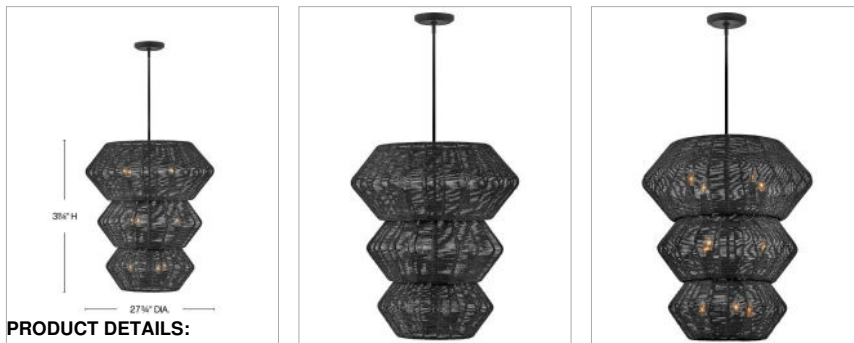

## LUCA

40388BLK

DETAILS	
FINISH:	Black
MATERIAL:	Steel
SHADE:	Black
SLOPE DEGREE:	90
DIMMABLE:	YES - WITH DIMMABLE LAMP (NOT INCLUDED)

DIMENSIONS	
WIDTH:	27.8"
HEIGHT:	31.3"
WEIGHT:	18.9lb

LIGHT SOURCE	
LIGHT SOURCE:	Socketed
WATTAGE:	10-5w Cand. LED, 60w Equiv.
VOLTAGE:	120v

MOUNTING	
CANOPY:	6.5" Dia.
LEAD WIRE:	1 X 120"
MAX HEIGHT:	64.8

SHIPPING	
CARTON LENGTH:	30
CARTON WIDTH:	34
CARTON HEIGHT:	30.8
CARTON WEIGHT:	32.8

**PRODUCT DETAILS:**

- Suitable for use in dry (indoor) locations as defined by NEC and CEC. Meets United States UL Underwriters Laboratories & CSA Canadian Standards Association Product Safety Standards.
- This fixture includes multiple down stems in various lengths to customize the installation height of the fixture, including one 6" stem and two 12" stems
- This item may be hung on a sloped ceiling
- Bold silhouette with dramatic details creates a modern statement
- The Lisa McDennon Collection offers a striking mix of edgy, sculptural silhouettes that incorporate modern, organic elements and luxe materials, brought to life by her innovative and original point of view.