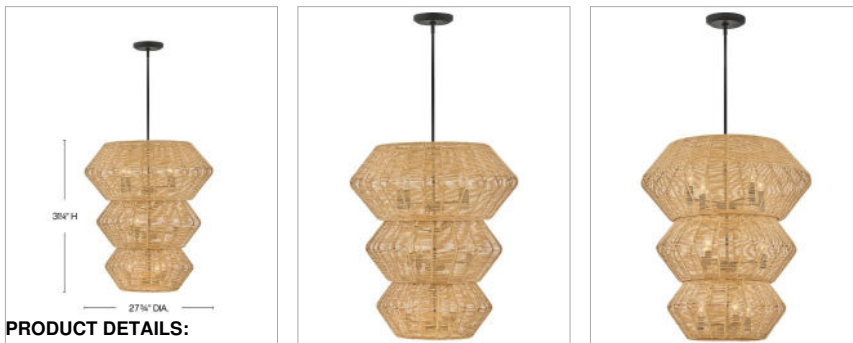

lisa mcdennon
COLLECTION

LUCA

40388BLK-CML

DOUBLE XL MULTI TIER CHANDELIER

Luca's coastal vibe is permeated with an exotic appeal. The bold pendant showcases a robust, woven drum shade, and a fully finished cluster for plenty of functional light offered in a variety of finish options. Luca is part of the Lisa McDennon Collection.

DETAILS	
FINISH:	Black
MATERIAL:	Steel
SHADE:	Camel
SLOPE DEGREE:	90
DIMMABLE:	YES - WITH DIMMABLE LAMP (NOT INCLUDED)

DIMENSIONS	
WIDTH:	27.8"
HEIGHT:	31.3"
WEIGHT:	18.9lb

LIGHT SOURCE	
LIGHT SOURCE:	Socketed
WATTAGE:	10-5w Cand. LED, 60w Equiv.
VOLTAGE:	120v

MOUNTING	
CANOPY:	6.5" Dia.
LEAD WIRE:	1 X 120"
MAX HEIGHT:	64.8

SHIPPING	
CARTON LENGTH:	30
CARTON WIDTH:	34
CARTON HEIGHT:	30.8
CARTON WEIGHT:	32.8

PRODUCT DETAILS:

- Suitable for use in dry (indoor) locations as defined by NEC and CEC. Meets United States UL Underwriters Laboratories & CSA Canadian Standards Association Product Safety Standards.
- This fixture includes multiple down stems in various lengths to customize the installation height of the fixture, including one 6" stem and two 12" stems
- This item may be hung on a sloped ceiling
- Bold silhouette with dramatic details creates a modern statement
- The Lisa McDennon Collection offers a striking mix of edgy, sculptural silhouettes that incorporate modern, organic elements and luxe materials, brought to life by her innovative and original point of view.