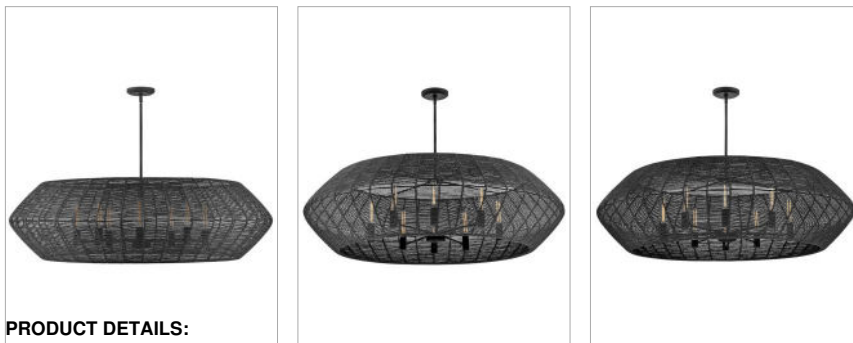

lisa mcDennon
COLLECTION

LUCA

40386BLK

EXTRA LARGE DRUM CHANDELIER

Luca's coastal vibe is permeated with an exotic appeal. The bold pendant showcases a robust, woven drum shade, and a fully finished cluster for plenty of functional light offered in a variety of finish options. Luca is part of the Lisa McDennon Collection.

DETAILS	
FINISH:	Black
MATERIAL:	Steel
SHADE:	Black
SLOPE DEGREE:	90
DIMMABLE:	YES - WITH DIMMABLE LAMP (NOT INCLUDED)

DIMENSIONS	
WIDTH:	60"
HEIGHT:	17.5"
WEIGHT:	30.6lb

LIGHT SOURCE	
LIGHT SOURCE:	Socketed
WATTAGE:	8-14w Med., 100w Equiv.
VOLTAGE:	120v

MOUNTING	
CANOPY:	6.5" Dia.
LEAD WIRE:	1 X 120"
MAX HEIGHT:	51

SHIPPING	
CARTON LENGTH:	63
CARTON WIDTH:	19.8
CARTON HEIGHT:	63
CARTON WEIGHT:	69.3

PRODUCT DETAILS:

- Suitable for use in dry (indoor) locations as defined by NEC and CEC. Meets United States UL Underwriters Laboratories & CSA Canadian Standards Association Product Safety Standards.
- This fixture includes multiple down stems in various lengths to customize the installation height of the fixture, including one 6" stem and two 12" stems
- This item may be hung on a sloped ceiling
- Bold silhouette with dramatic details creates a modern statement
- The Lisa McDennon Collection offers a striking mix of edgy, sculptural silhouettes that incorporate modern, organic elements and luxe materials, brought to life by her innovative and original point of view.