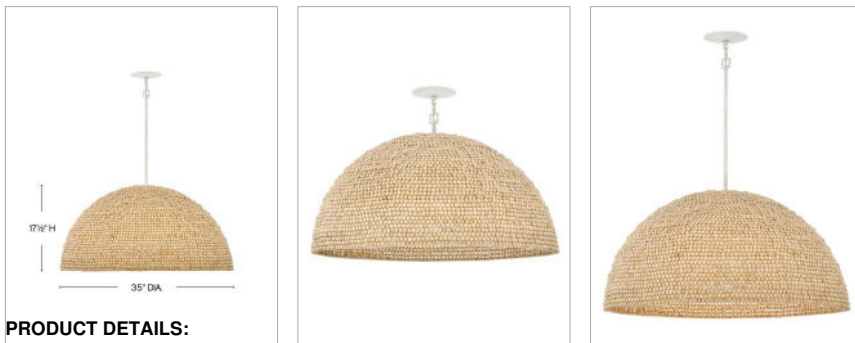

DALIA

38465TXP

MEDIUM CHANDELIER

A warm, textural take on a traditional dome pendant, Dalia's details come together in all the right ways. The dome shade is adorned with wooden beads, each one hand-strung for a unique look. The graceful, oversized profile is ready to finish-off your bohemian or Scandinavian look.

DETAILS	
FINISH:	Textured Plaster
MATERIAL:	Steel
SHADE:	Wooden Beads
SLOPE DEGREE:	90
DIMMABLE:	YES - WITH DIMMABLE LAMP (NOT INCLUDED)

DIMENSIONS	
WIDTH:	35"
HEIGHT:	17.5"
WEIGHT:	23.5lb

LIGHT SOURCE	
LIGHT SOURCE:	Socketed
WATTAGE:	3-14w Med. LED, 100w Equiv.
VOLTAGE:	120v

MOUNTING	
CANOPY:	6.5" Dia.
LEAD WIRE:	1 X 120"
MAX HEIGHT:	52.5

SHIPPING	
CARTON LENGTH:	39.5
CARTON WIDTH:	39.5
CARTON HEIGHT:	24
CARTON WEIGHT:	45.3

- Suitable for use in dry (indoor) locations as defined by NEC and CEC. Meets United States UL Underwriters Laboratories & CSA Canadian Standards Association Product Safety Standards.
- This item may be hung on a sloped ceiling
- Merging the best of traditional and modern elements with a sophisticated and streamlined look
- Convertible fixture can be hung as a pendant or semi-flush mount