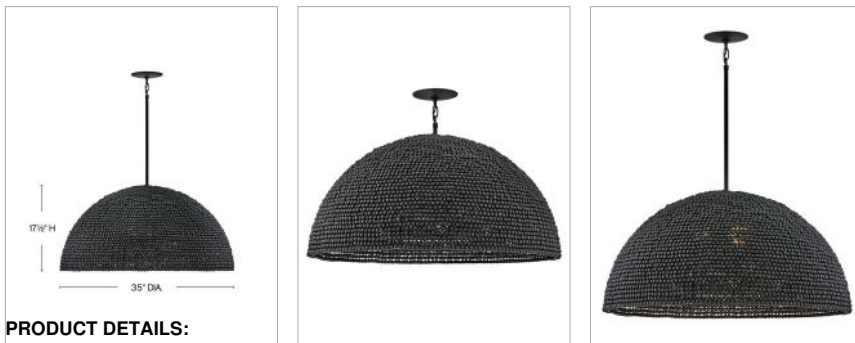

DALIA

38465BK

MEDIUM CHANDELIER

A warm, textural take on a traditional dome pendant, Dalia's details come together in all the right ways. The dome shade is adorned with wooden beads, each one hand-strung for a unique look. The graceful, oversized profile is ready to finish-off your bohemian or Scandinavian look.

DETAILS	
FINISH:	Black
MATERIAL:	Steel
SHADE:	Wooden Beads
SLOPE DEGREE:	90
DIMMABLE:	YES - WITH DIMMABLE LAMP (NOT INCLUDED)

DIMENSIONS	
WIDTH:	35"
HEIGHT:	17.5"
WEIGHT:	23.5lb

LIGHT SOURCE	
LIGHT SOURCE:	Socketed
WATTAGE:	3-14w Med. LED, 100w Equiv.
VOLTAGE:	120v

MOUNTING	
CANOPY:	6.5" Dia.
LEAD WIRE:	1 X 120"
MAX HEIGHT:	52.5

SHIPPING	
CARTON LENGTH:	39.5
CARTON WIDTH:	38
CARTON HEIGHT:	24
CARTON WEIGHT:	45.3

PRODUCT DETAILS:

- Suitable for use in dry (indoor) locations as defined by NEC and CEC. Meets United States UL Underwriters Laboratories & CSA Canadian Standards Association Product Safety Standards.
- This item may be hung on a sloped ceiling
- Merging the best of traditional and modern elements with a sophisticated and streamlined look
- Convertible fixture can be hung as a pendant or semi-flush mount