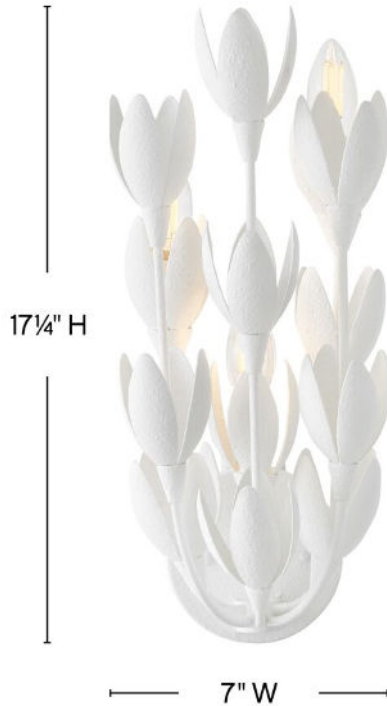

## FLORA

### 30010TXP

DETAILS	
FINISH:	Textured Plaster
MATERIAL:	Steel
DIMMABLE:	YES - WITH DIMMABLE LAMP (NOT INCLUDED)

DIMENSIONS	
WIDTH:	7"
HEIGHT:	17.3"
WEIGHT:	2.9lb
BACK PLATE:	5" Dia.
EXTENSION:	7"
TOP TO OUTLET:	14.7500"

LIGHT SOURCE	
LIGHT SOURCE:	Socketed
WATTAGE:	3-5w Cand. LED, 60w Equiv.
VOLTAGE:	120v

SHIPPING	
CARTON LENGTH:	21
CARTON WIDTH:	12
CARTON HEIGHT:	9.5
CARTON WEIGHT:	5.9