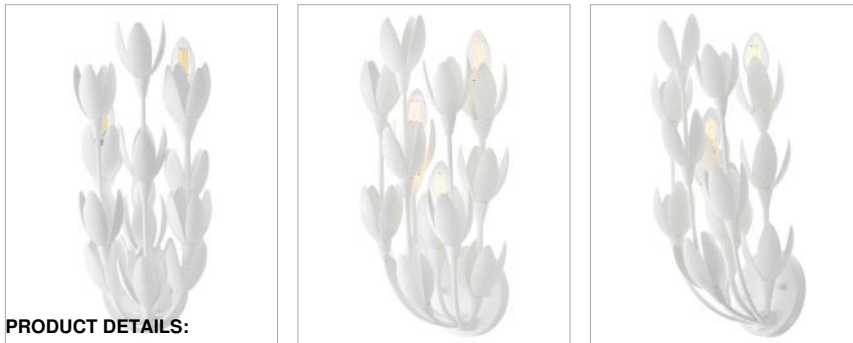

FLORA

30010TXP

MEDIUM SCONCE

Flora is a work of art inspired by the delicate nature and beauty of florals. Blurring the line between lighting and sculpture, Flora's handmade, hand-painted blooms mesmerizingly unfold while the bulbs beautifully nestle inside. Flora is a part of the Lisa McDennon Collection.

DETAILS	
FINISH:	Textured Plaster
MATERIAL:	Steel
DIMMABLE:	YES - WITH DIMMABLE LAMP (NOT INCLUDED)

DIMENSIONS	
WIDTH:	7"
HEIGHT:	17.3"
WEIGHT:	2.9lb
BACK PLATE:	5" Dia.
EXTENSION:	7"
TOP TO OUTLET:	14.7500"

LIGHT SOURCE	
LIGHT SOURCE:	Socketed
WATTAGE:	3-5w Cand. LED, 60w Equiv.
VOLTAGE:	120v

SHIPPING	
CARTON LENGTH:	21
CARTON WIDTH:	12
CARTON HEIGHT:	9.5
CARTON WEIGHT:	5.9