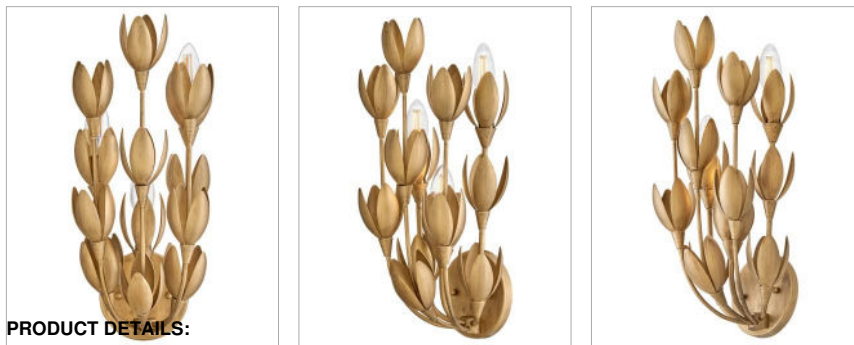

### MEDIUM SCONCE

Flora is a work of art inspired by the delicate nature and beauty of florals. Blurring the line between lighting and sculpture, Flora's handmade, hand-painted blooms mesmerizingly unfold while the bulbs beautifully nestle inside. Flora is a part of the Lisa McDennon Collection.

DETAILS	
FINISH:	Burnished Gold
MATERIAL:	Steel
DIMMABLE:	YES - WITH DIMMABLE LAMP (NOT INCLUDED)

DIMENSIONS	
WIDTH:	7"
HEIGHT:	17.3"
WEIGHT:	2.9lb
BACK PLATE:	5" Dia.
EXTENSION:	7"
TOP TO OUTLET:	14.7500"

LIGHT SOURCE	
LIGHT SOURCE:	Socketed
WATTAGE:	3-5w Cand. LED, 60w Equiv.
VOLTAGE:	120v

SHIPPING	
CARTON LENGTH:	21
CARTON WIDTH:	12
CARTON HEIGHT:	9.5
CARTON WEIGHT:	5.9

**PRODUCT DETAILS:**

- Suitable for use in dry (indoor) locations as defined by NEC and CEC. Meets United States UL Underwriters Laboratories & CSA Canadian Standards Association Product Safety Standards.
- Flora sconces can be mounted in an upward position only.
- Luxurious gold finish with opulent sheen
- Fixture can be mounted vertically
- Merging the best of traditional and modern elements with a sophisticated and streamlined look
- The Lisa McDennon Collection offers a striking mix of edgy, sculptural silhouettes that incorporate modern, organic elements and luxe materials, brought to life by her innovative and original point of view.