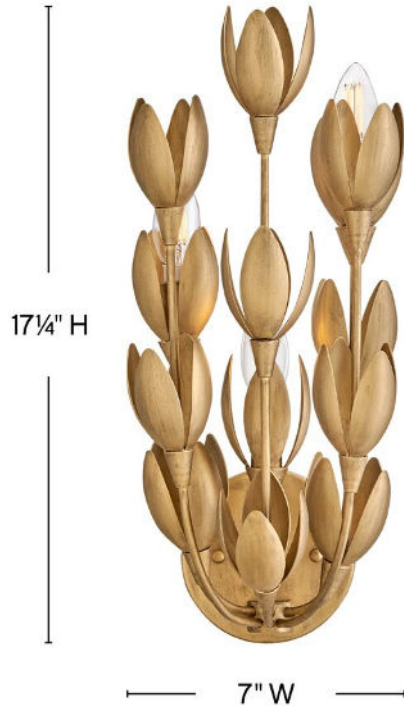

# FLORA

### MEDIUM SCONCE

Flora is a work of art inspired by the delicate nature and beauty of florals. Blurring the line between lighting and sculpture, Flora's handmade, hand-painted blooms mesmerizingly unfold while the bulbs beautifully nestle inside. Flora is a part of the Lisa McDennon Collection.

DETAILS	
FINISH:	Burnished Gold
MATERIAL:	Steel
DIMMABLE:	YES - WITH DIMMABLE LAMP (NOT INCLUDED)

DIMENSIONS	
WIDTH:	7"
HEIGHT:	17.3"
WEIGHT:	2.9lb
BACK PLATE:	5" Dia.
EXTENSION:	7"
TOP TO OUTLET:	14.7500"

LIGHT SOURCE	
LIGHT SOURCE:	Socketed
WATTAGE:	3-5w Cand. LED, 60w Equiv.
VOLTAGE:	120v

SHIPPING	
CARTON LENGTH:	21
CARTON WIDTH:	12
CARTON HEIGHT:	9.5
CARTON WEIGHT:	5.9

**PRODUCT DETAILS:**

- Suitable for use in dry (indoor) locations as defined by NEC and CEC. Meets United States UL Underwriters Laboratories & CSA Canadian Standards Association Product Safety Standards.
- Flora sconces can be mounted in an upward position only.
- Luxurious gold finish with opulent sheen
- Fixture can be mounted vertically
- Merging the best of traditional and modern elements with a sophisticated and streamlined look
- The Lisa McDennon Collection offers a striking mix of edgy, sculptural silhouettes that incorporate modern, organic elements and luxe materials, brought to life by her innovative and original point of view.