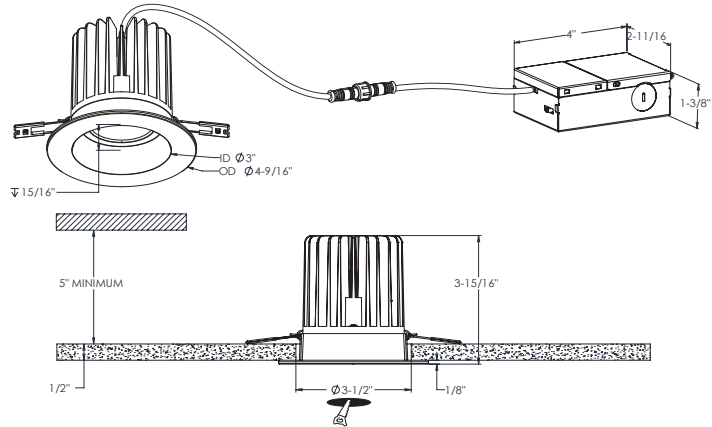

**MODEL** RGR4HP-CC

**NAME** RGR

4in High power regressed recessed

When choosing a recessed fixture, eliminating glare is a priority. The unique positioning of the LED module in this series of downlights will meet that important need.

**PROJECT**  **TYPE** 
**DATE**  **QTY** 
**NOTES**  
  
  

**LIGHT DISTRIBUTION**

\*Lumen output measured at 3000k

**QUICK SPECS**

<b>Size</b>	4"
<b>Watts (W)</b>	20
<b>Delivered lumens*</b>	1560
<b>CRI</b>	90
<b>Voltage (v)</b>	120
<b>Beam angle (deg)</b>	40
<b>Cut hole size (in)</b>	3-1/2"
<b>Lifespan (hrs)</b>	50000
<b>FT rating</b>	FT6
<b>Binning</b>	3 SDCM
<b>LED model</b>	COB
<b>Color temperature</b>	2700K/3000K/3500K/4000K/5000K

**ELECTRICAL DETAILS**

<b>Environment</b>	Wet
<b>Location</b>	Indoor/Outdoor
<b>Operating temp. (° C)</b>	-20 to 40
<b>IP rating</b>	IP44
<b>Input voltage (V)</b>	120
<b>Output voltage (V)</b>	32-48VDC
<b>Output current (mA)</b>	470mA
<b>Power factor</b>	99
<b>Driver type</b>	Constant current
<b>THD</b>	0
<b>Certifications</b>	ETL, FCC, ICES, JA8
	IC, ASTM E283-04