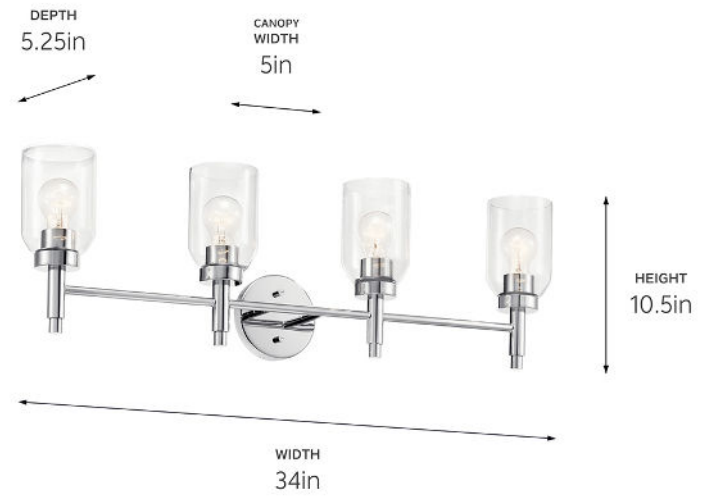

SPECIFICATIONS

Certifications/Qualifications

ADA Compliant	No
Prop65	No
Location Rating	Damp kichler.com/warranty

Dimensions

Height	10.5"
Width	34"
Height From Center Of Wall Opening (Spec Sheet)	8"
Extension	5.25"
Weight	8.6 LBS
Canopy Width	5"
Canopy Depth	1"

Electrical

Input Voltage	120 V

Light Source

Light Source	Bulb
Lamp Included	Not Included
# Of Bulbs/LED Modules	4
Max Or Nominal Watt	75 W
Lamp Type	A
Socket Type	E26 (Medium)
Dimmable	Yes

Mounting/Installation

Interior/Exterior	Interior Product
Mounting Weight	5.6 LBS
Lead Wire Length	6
Wire Connectors	Wire Nuts

FIXTURE ATTRIBUTES

Housing/Glass

Primary Material	Steel
Shade Included	No

Product/Ordering Information

SKU	55186CH
Finish	Chrome
UPC	783927047258

Finishes

- Black
- Brushed Nickel
- Champagne Bronze™
- Chrome