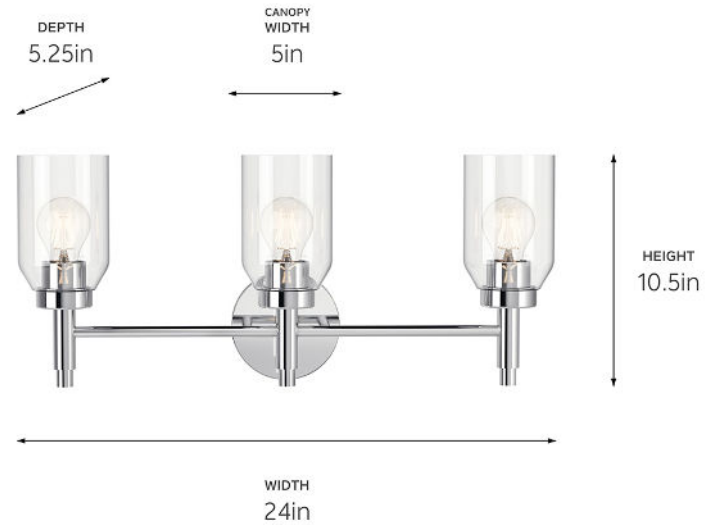

SPECIFICATIONS

Certifications/Qualifications

ADA Compliant	No
Prop65	No
Location Rating	Damp kichler.com/warranty

Dimensions

Height	10.5"
Width	24"
Height From Center Of Wall Opening (Spec Sheet)	8"
Extension	5.25"
Weight	6.3 LBS
Canopy Width	5"
Canopy Depth	1"

Electrical

Input Voltage	120 V

Light Source

Light Source	Bulb
Lamp Included	Not Included
# Of Bulbs/LED Modules	3
Max Or Nominal Watt	75 W
Lamp Type	A
Socket Type	E26 (Medium)
Dimmable	Yes

Mounting/Installation

Interior/Exterior	Interior Product
Mounting Weight	4.05 LBS
Lead Wire Length	6
Wire Connectors	Wire Nuts

FIXTURE ATTRIBUTES

Housing/Glass

Primary Material	Steel
Shade Included	No

Product/Ordering Information

SKU	55185CH
Finish	Chrome
UPC	783927047210

Finishes

- Black
- Brushed Nickel
- Champagne Bronze™
- Chrome