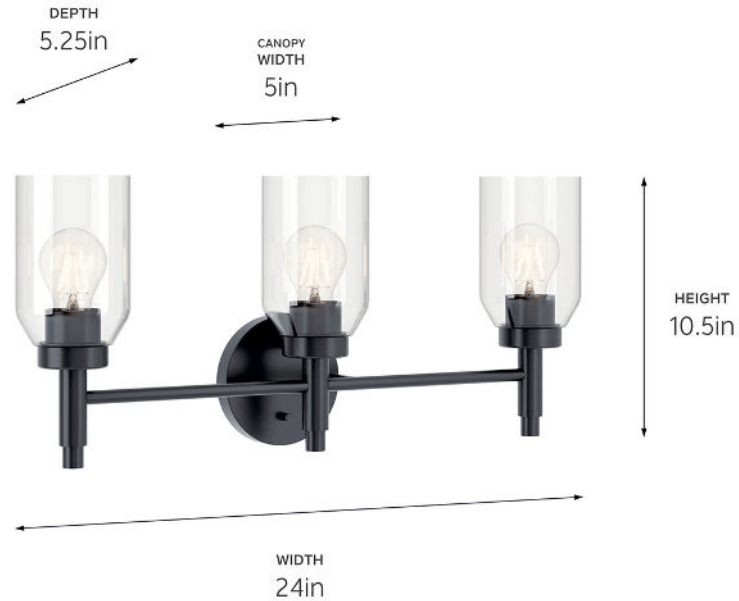

SPECIFICATIONS

Certifications/Qualifications

ADA Compliant	No
Prop65	No
Location Rating	Damp kichler.com/warranty

Dimensions

Height	10.5"
Width	24"
Height From Center Of Wall Opening (Spec Sheet)	8"
Extension	5.25"
Weight	6.3 LBS
Canopy Width	5"
Canopy Depth	1"

Electrical

Input Voltage	120 V

Light Source

Light Source	Bulb
Lamp Included	Not Included
# Of Bulbs/LED Modules	3
Max Or Nominal Watt	75 W
Lamp Type	A
Socket Type	E26 (Medium)
Dimmable	Yes

Mounting/Installation

Interior/Exterior	Interior Product
Mounting Weight	4.05 LBS
Lead Wire Length	6
Wire Connectors	Wire Nuts

FIXTURE ATTRIBUTES

Housing/Glass

Primary Material	Steel
Shade Included	No

Product/Ordering Information

SKU	55185BK
Finish	Black
UPC	783927047180

Finishes

- Black
- Brushed Nickel
- Champagne Bronze™
- Chrome