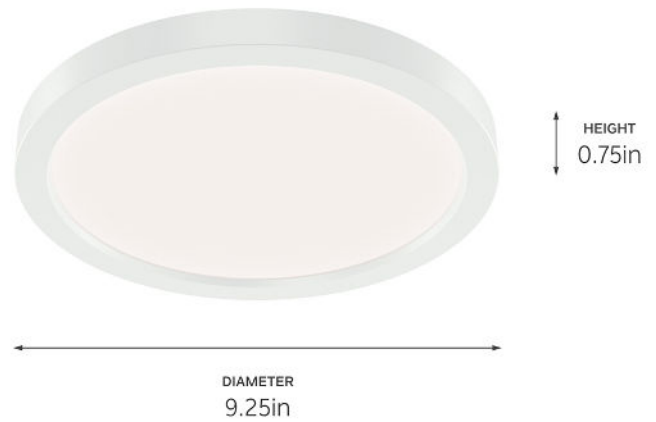

SPECIFICATIONS

Certifications/Qualifications

Prop65	No
Location Rating	Damp kichler.com/warranty

Dimensions

Height	0.75"
Weight	1.2 LBS

Electrical

Input Voltage	120 V
Supply Wire (Degrees)	90

Light Source

Light Source	Integrated LED
Max Or Nominal Watt	18 W
Max Wattage/Range	18
Dimmable	Yes

Photometrics

Color Rendering Index	90
Color Temperature Range	3000 K
Delivered Lumens	1150
Delivered Efficacy (Lumens/Watt)	61

Mounting/Installation

Interior/Exterior	Interior Product
Mounting Weight	1.2 LBS
Modular	No

FIXTURE ATTRIBUTES

Housing/Glass

Primary Material	Plastic
Diffuser Description	Frosted

Product/Ordering Information

SKU	53009WH30
Finish	White
UPC	783927051149

Finishes

White