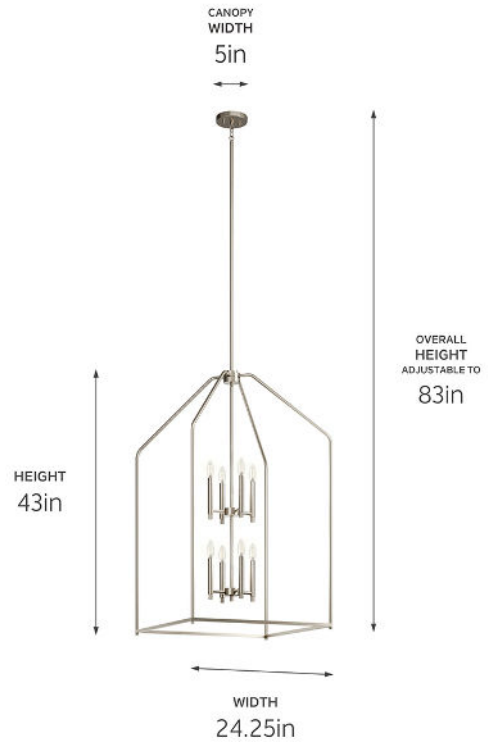

SPECIFICATIONS

Certifications/Qualifications

Prop65	No
Location Rating	Dry kichler.com/warranty

Dimensions

Height	43"
Overall Height	83"
Length	24.25"
Width	24.25"
Weight	11.9 LBS
Canopy Width	5"
Canopy Depth	1"

Electrical

Input Voltage	120 V

Light Source

Light Source	Bulb
Lamp Included	Not Included
# Of Bulbs/LED Modules	8
Max Or Nominal Watt	60 W
Lamp Type	B10
Socket Type	E12 (Candelabra)
Dimmable	Yes

Mounting/Installation

Interior/Exterior	Interior Product
Mounting Weight	11.9 LBS
Lead Wire Length	144
Wire Connectors	Wire Nuts

FIXTURE ATTRIBUTES

Housing/Glass

Primary Material	Steel
Shade Included	No

Product/Ordering Information

Sku	52724NI
Finish	Brushed Nickel
UPC	783927047494

Finishes

- Black
- Brushed Nickel
- Champagne Bronze™