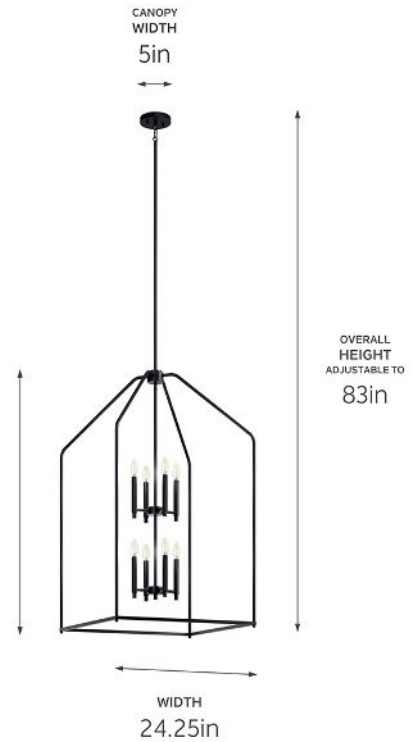

SPECIFICATIONS

Certifications/Qualifications

Prop65	No
Location Rating	Dry kichler.com/warranty

Dimensions

Height	43"
Overall Height	83"
Length	24.25"
Width	24.25"
Weight	11.9 LBS
Canopy Width	5"
Canopy Depth	1"

Electrical

Input Voltage	120 V

Light Source

Light Source	Bulb
Lamp Included	Not Included
# Of Bulbs/LED Modules	8
Max Or Nominal Watt	60 W
Lamp Type	B10
Socket Type	E12 (Candelabra)
Dimmable	Yes

Mounting/Installation

Interior/Exterior	Interior Product
Mounting Weight	11.9 LBS
Lead Wire Length	144
Wire Connectors	Wire Nuts

FIXTURE ATTRIBUTES

Housing/Glass

Primary Material	Steel
Shade Included	No

Product/Ordering Information

Sku	52724BK
Finish	Black
UPC	783927047487

Finishes

- Black
- Brushed Nickel
- Champagne Bronze™