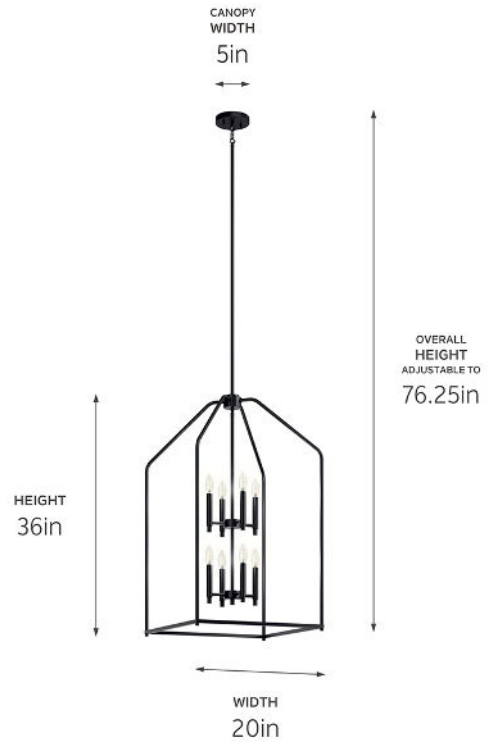

SPECIFICATIONS

Certifications/Qualifications

Prop65	No
Location Rating	Dry kichler.com/warranty

Dimensions

Height	36"
Overall Height	76.25"
Length	20"
Width	20"
Weight	10.58 LBS
Canopy Width	5"
Canopy Depth	1"

Electrical

Input Voltage	120 V

Light Source

Light Source	Bulb
Lamp Included	Not Included
# Of Bulbs/LED Modules	8
Max Or Nominal Watt	60 W
Lamp Type	B10
Socket Type	E12 (Candelabra)
Dimmable	Yes

Mounting/Installation

Interior/Exterior	Interior Product
Mounting Weight	10.58 LBS
Lead Wire Length	144
Wire Connectors	Wire Nuts

FIXTURE ATTRIBUTES

Housing/Glass

Primary Material	Steel
Shade Included	No

Product/Ordering Information

Sku	52723BK
Finish	Black
UPC	783927047456

Finishes

- Black
- Brushed Nickel
- Champagne Bronze™