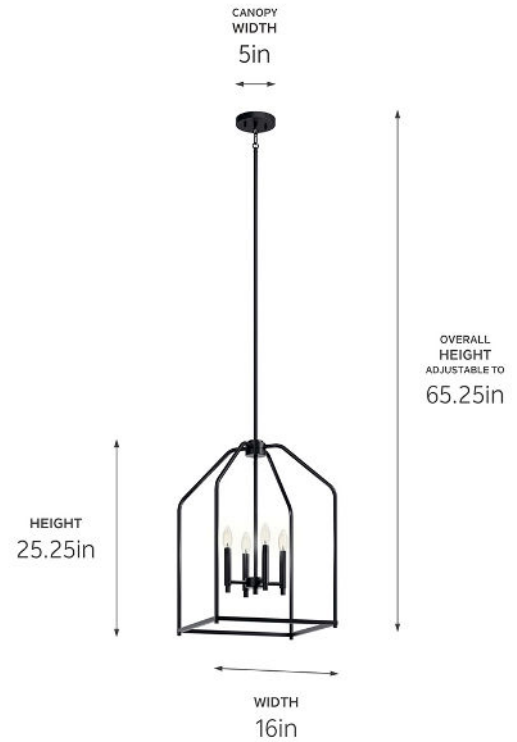

SPECIFICATIONS

Certifications/Qualifications

Prop65	No
Location Rating	Dry kichler.com/warranty

Dimensions

Height	25.25"
Overall Height	65.25"
Length	16"
Width	16"
Weight	7.94 LBS
Canopy Width	5"
Canopy Depth	1"

Electrical

Input Voltage	120 V

Light Source

Light Source	Bulb
Lamp Included	Not Included
# Of Bulbs/LED Modules	4
Max Or Nominal Watt	60 W
Lamp Type	B10
Socket Type	E12 (Candelabra)
Dimmable	Yes

Mounting/Installation

Interior/Exterior	Interior Product
Mounting Weight	7.94 LBS
Lead Wire Length	144
Wire Connectors	Wire Nuts

FIXTURE ATTRIBUTES

Housing/Glass

Primary Material	Steel
Shade Included	No

Product/Ordering Information

Sku	52722BK
Finish	Black
UPC	783927047425

Finishes

- Black
- Brushed Nickel
- Champagne Bronze™