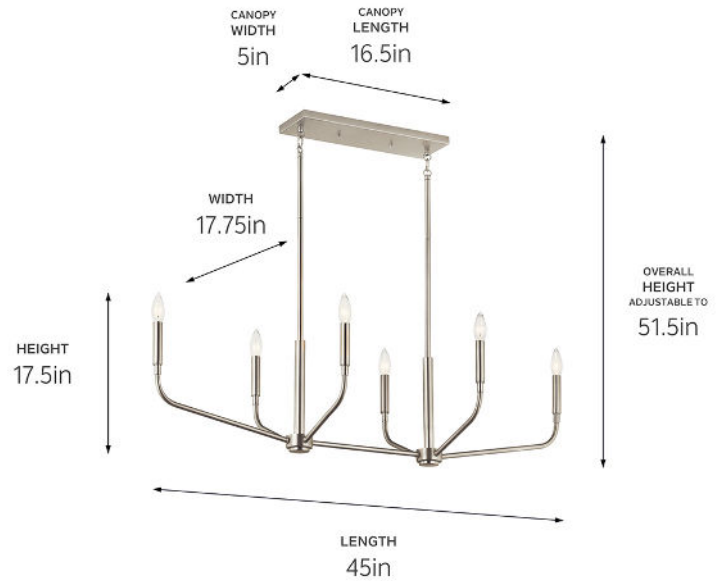

SPECIFICATIONS

Certifications/Qualifications

ADA Compliant	No
Prop65	No
Location Rating	Dry
	kichler.com/warranty

Dimensions

Height	17.5"
Overall Height	51.5"
Length	45"
Width	17.75"
Weight	9.25 LBS
Canopy Height	5"
Canopy Width	16.5"
Canopy Depth	1"

Electrical

Input Voltage	120 V

Light Source

Light Source	Bulb
Lamp Included	Not Included
# Of Bulbs/LED Modules	6
Max Or Nominal Watt	60 W
Lamp Type	B
Socket Type	E12 (Candelabra)
Dimmable	Yes

Mounting/Installation

Interior/Exterior	Interior Product
Mounting Weight	9.25 LBS
Lead Wire Length	144
Wire Connectors	Wire Nuts

FIXTURE ATTRIBUTES

Housing/Glass

Primary Material	Steel
Shade Included	No
Max Stem Tilt	90 °

Product/Ordering Information

SKU	52721NI
Finish	Brushed Nickel
UPC	783927047050

Finishes

- Black
- Brushed Nickel
- Champagne Bronze™