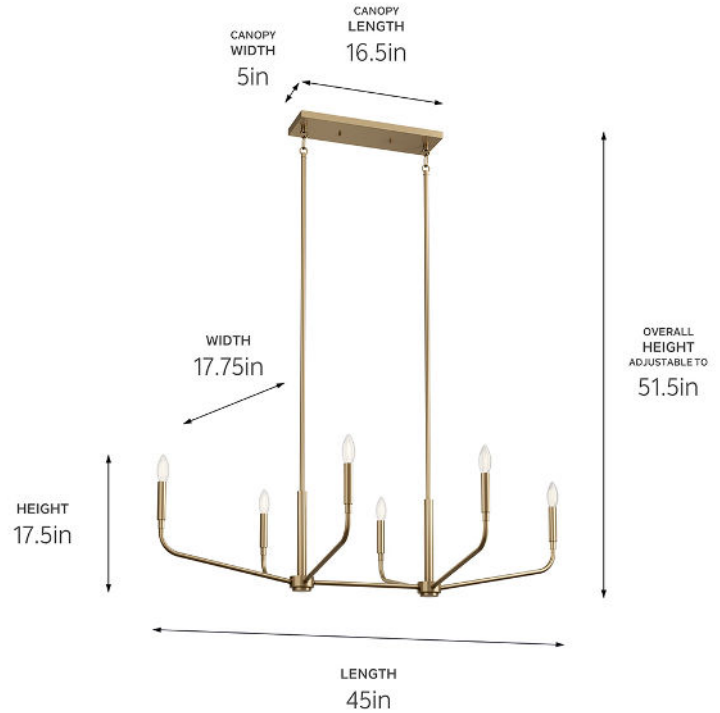

SPECIFICATIONS

Certifications/Qualifications

ADA Compliant	No
Prop65	Yes
Location Rating	Dry
	kichler.com/warranty

Dimensions

Height	17.5"
Overall Height	51.5"
Length	45"
Width	17.75"
Weight	9.25 LBS
Canopy Height	5"
Canopy Width	16.5"
Canopy Depth	1"

Electrical

Input Voltage	120 V

Light Source

Light Source	Bulb
Lamp Included	Not Included
# Of Bulbs/LED Modules	6
Max Or Nominal Watt	60 W
Lamp Type	B
Socket Type	E12 (Candelabra)
Dimmable	Yes

Mounting/Installation

Interior/Exterior	Interior Product
Mounting Weight	9.25 LBS
Lead Wire Length	144
Wire Connectors	Wire Nuts

FIXTURE ATTRIBUTES

Housing/Glass

Primary Material	Steel
Shade Included	No
Max Stem Tilt	90 °

Product/Ordering Information

SKU	52721CPZ
Finish	Champagne Bronze™
UPC	783927047067

Finishes

- Black
- Brushed Nickel
- Champagne Bronze™