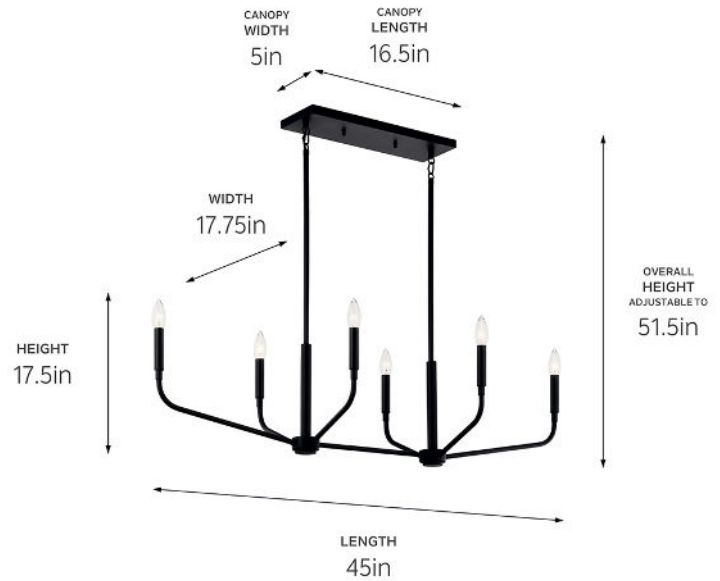

SPECIFICATIONS

Certifications/Qualifications

ADA Compliant	No
Prop65	No
Location Rating	Dry
	kichler.com/warranty

Dimensions

Height	17.5"
Overall Height	51.5"
Length	45"
Width	17.75"
Weight	9.25 LBS
Canopy Height	5"
Canopy Width	16.5"
Canopy Depth	1"

Electrical

Input Voltage	120 V

Light Source

Light Source	Bulb
Lamp Included	Not Included
# Of Bulbs/LED Modules	6
Max Or Nominal Watt	60 W
Lamp Type	B
Socket Type	E12 (Candelabra)
Dimmable	Yes

Mounting/Installation

Interior/Exterior	Interior Product
Mounting Weight	9.25 LBS
Lead Wire Length	144
Wire Connectors	Wire Nuts

FIXTURE ATTRIBUTES

Housing/Glass

Primary Material	Steel
Shade Included	No
Max Stem Tilt	90 °

Product/Ordering Information

SKU	52721BK
Finish	Black
UPC	783927047043

Finishes

- Black
- Brushed Nickel
- Champagne Bronze™