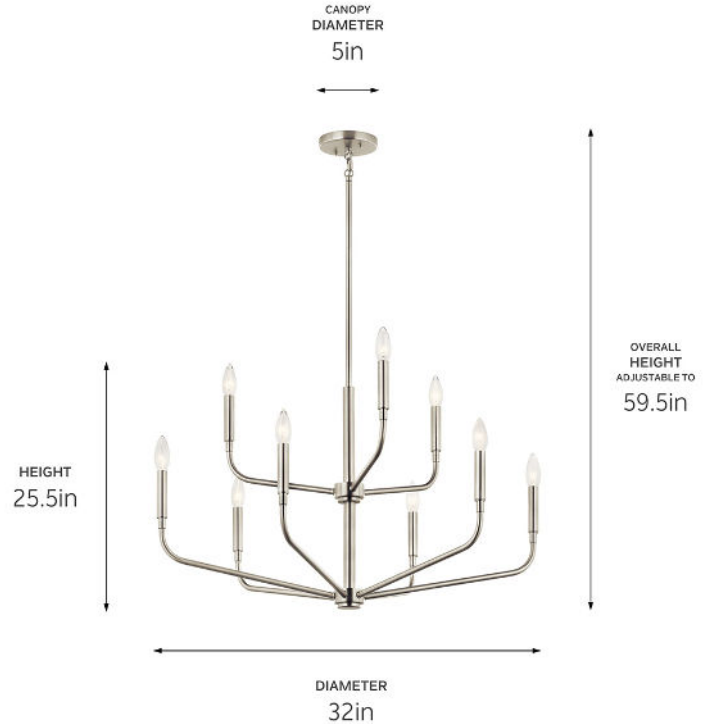

SPECIFICATIONS

Certifications/Qualifications

ADA Compliant	No
Prop65	No
Location Rating	Dry
	kichler.com/warranty

Dimensions

Height	25.5"
Overall Height	59.5"
Weight	8.9 LBS
Canopy Width	5"
Canopy Depth	1"

Electrical

Input Voltage	120 V
---------------	-------

Light Source

Light Source	Bulb
Lamp Included	Not Included
# Of Bulbs/LED Modules	9
Max Or Nominal Watt	60 W
Lamp Type	B
Socket Type	E12 (Candelabra)
Dimmable	Yes

Mounting/Installation

Interior/Exterior	Interior Product
Mounting Weight	8.9 LBS
Lead Wire Length	144
Wire Connectors	Wire Nuts

FIXTURE ATTRIBUTES

Housing/Glass

Primary Material	Steel
Shade Included	No
Max Stem Tilt	90 °

Product/Ordering Information

SKU	52720NI
Finish	Brushed Nickel
UPC	783927047029

Finishes

- Black
- Brushed Nickel
- Champagne Bronze™

ALSO IN THIS FAMILY