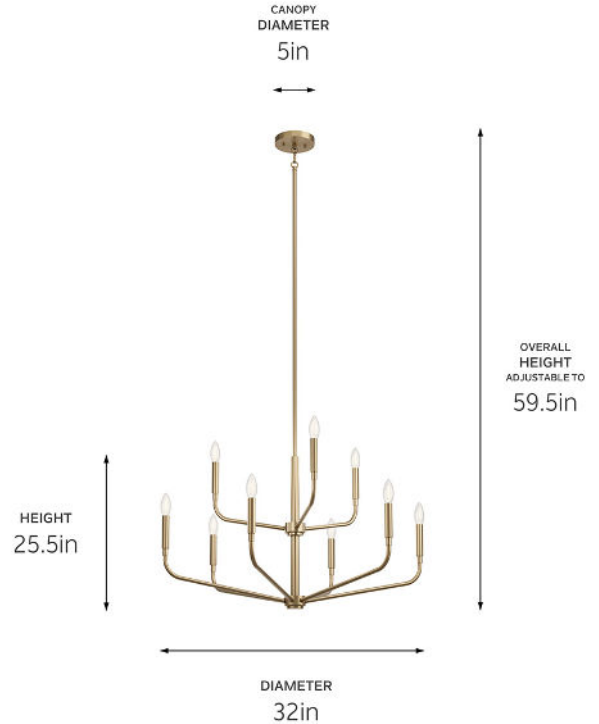

SPECIFICATIONS

Certifications/Qualifications

ADA Compliant	No
Prop65	Yes
Location Rating	Dry kichler.com/warranty

Dimensions

Height	25.5"
Overall Height	59.5"
Weight	8.9 LBS
Canopy Width	5"
Canopy Depth	1"

Electrical

Input Voltage	120 V

Light Source

Light Source	Bulb
Lamp Included	Not Included
# Of Bulbs/LED Modules	9
Max Or Nominal Watt	90 W
Lamp Type	B
Socket Type	E12 (Candelabra)
Dimmable	Yes

Mounting/Installation

Interior/Exterior	Interior Product
Mounting Weight	8.9 LBS
Lead Wire Length	144
Wire Connectors	Wire Nuts

FIXTURE ATTRIBUTES

Housing/Glass

Primary Material	Steel
Shade Included	No
Max Stem Tilt	90 °

Product/Ordering Information

SKU	52720CPZ
Finish	Champagne Bronze™
UPC	783927047036

Finishes

- Black
- Brushed Nickel
- Champagne Bronze™