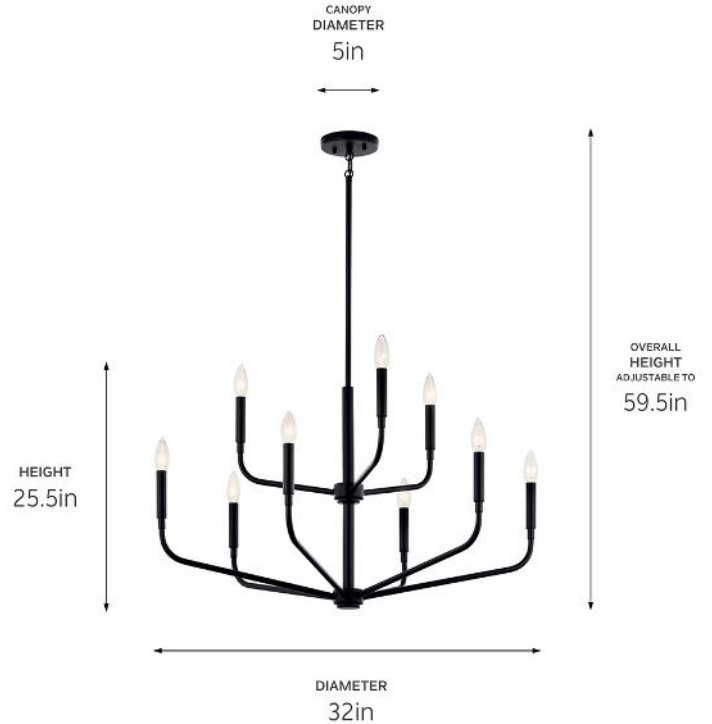

SPECIFICATIONS

Certifications/Qualifications

ADA Compliant	No
Prop65	No
Location Rating	Dry kichler.com/warranty

Dimensions

Height	25.5"
Overall Height	59.5"
Weight	8.9 LBS
Canopy Width	5"
Canopy Depth	1"

Electrical

Input Voltage	120 V

Light Source

Light Source	Bulb
Lamp Included	Not Included
# Of Bulbs/LED Modules	9
Max Or Nominal Watt	60 W
Lamp Type	B
Socket Type	E12 (Candelabra)
Dimmable	Yes

Mounting/Installation

Interior/Exterior	Interior Product
Mounting Weight	8.9 LBS
Lead Wire Length	144
Wire Connectors	Wire Nuts

FIXTURE ATTRIBUTES

Housing/Glass

Primary Material	Steel
Shade Included	No
Max Stem Tilt	90 °

Product/Ordering Information

SKU	52720BK
Finish	Black
UPC	783927047012

Finishes

- Black
- Brushed Nickel
- Champagne Bronze™