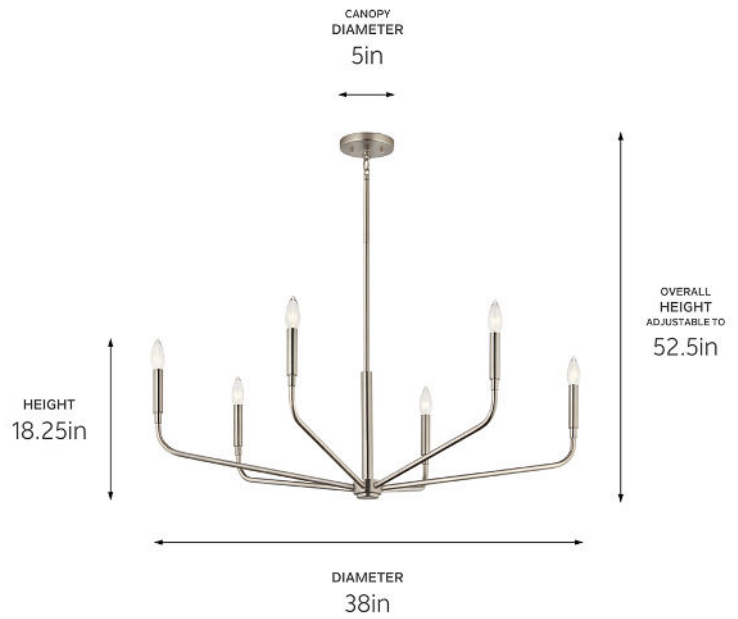

SPECIFICATIONS

Certifications/Qualifications

ADA Compliant	No
Prop65	No
Location Rating	Dry kichler.com/warranty

Dimensions

Height	18.25"
Overall Height	52.5"
Weight	9.25 LBS
Canopy Width	5"
Canopy Depth	1"

Electrical

Input Voltage	120 V

Light Source

Light Source	Bulb
Lamp Included	Not Included
# Of Bulbs/LED Modules	6
Max Or Nominal Watt	60 W
Lamp Type	B
Socket Type	E12 (Candelabra)
Dimmable	Yes

Mounting/Installation

Interior/Exterior	Interior Product
Mounting Weight	9.25 LBS
Lead Wire Length	144
Wire Connectors	Wire Nuts

FIXTURE ATTRIBUTES

Housing/Glass

Primary Material	Steel
Shade Included	No
Max Stem Tilt	90 °

Product/Ordering Information

SKU	52719NI
Finish	Brushed Nickel
UPC	783927047081

Finishes

- Black
- Brushed Nickel
- Champagne Bronze™