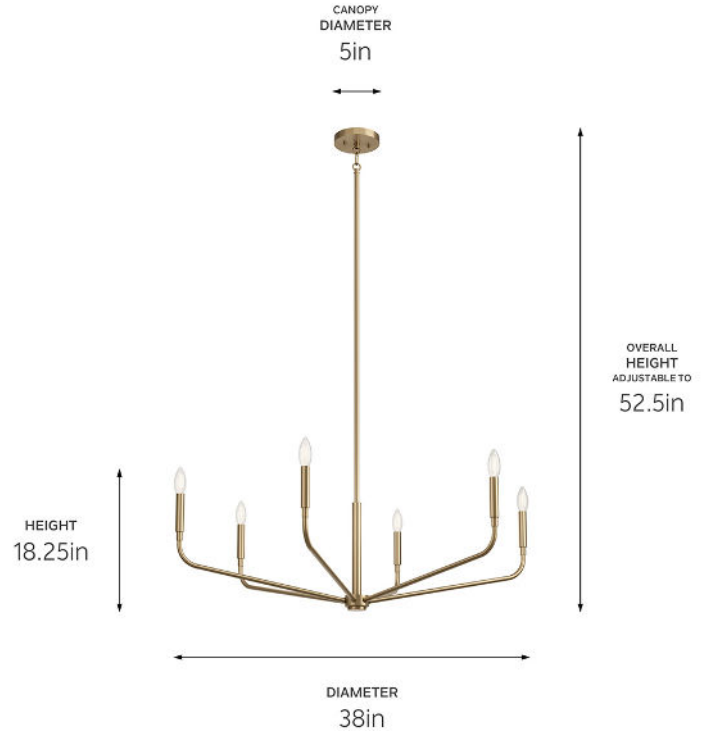

SPECIFICATIONS

Certifications/Qualifications

ADA Compliant	No
Prop65	Yes
Location Rating	Dry kichler.com/warranty

Dimensions

Height	18.25"
Overall Height	52.5"
Weight	9.25 LBS
Canopy Width	5"
Canopy Depth	1"

Electrical

Input Voltage	120 V

Light Source

Light Source	Bulb
Lamp Included	Not Included
# Of Bulbs/LED Modules	6
Max Or Nominal Watt	60 W
Lamp Type	B
Socket Type	E12 (Candelabra)
Dimmable	Yes

Mounting/Installation

Interior/Exterior	Interior Product
Mounting Weight	9.25 LBS
Lead Wire Length	144
Wire Connectors	Wire Nuts

FIXTURE ATTRIBUTES

Housing/Glass

Primary Material	Steel
Shade Included	No
Max Stem Tilt	90 °

Product/Ordering Information

SKU	52719CPZ
Finish	Champagne Bronze™
UPC	783927047098

Finishes

- Black
- Brushed Nickel
- Champagne Bronze™