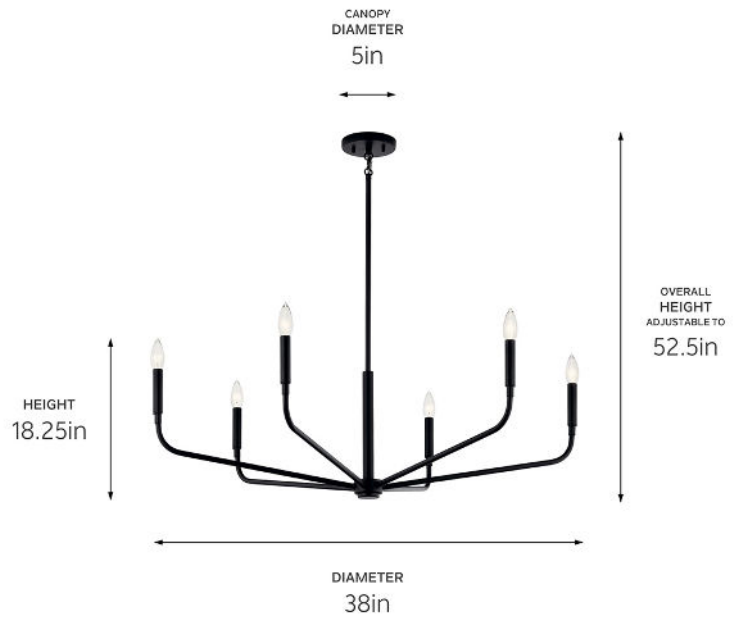

SPECIFICATIONS

Certifications/Qualifications

ADA Compliant	No
Prop65	No
Location Rating	Dry kichler.com/warranty

Dimensions

Height	18.25"
Overall Height	52.5"
Weight	9.25 LBS
Canopy Width	5"
Canopy Depth	1"

Electrical

Input Voltage	120 V

Light Source

Light Source	Bulb
Lamp Included	Not Included
# Of Bulbs/LED Modules	6
Max Or Nominal Watt	60 W
Lamp Type	B
Socket Type	E12 (Candelabra)
Dimmable	Yes

Mounting/Installation

Interior/Exterior	Interior Product
Mounting Weight	9.25 LBS
Lead Wire Length	144
Wire Connectors	Wire Nuts

FIXTURE ATTRIBUTES

Housing/Glass

Primary Material	Steel
Shade Included	No
Max Stem Tilt	90 °

Product/Ordering Information

SKU	52719BK
Finish	Black
UPC	783927047074

Finishes

- Black
- Brushed Nickel
- Champagne Bronze™