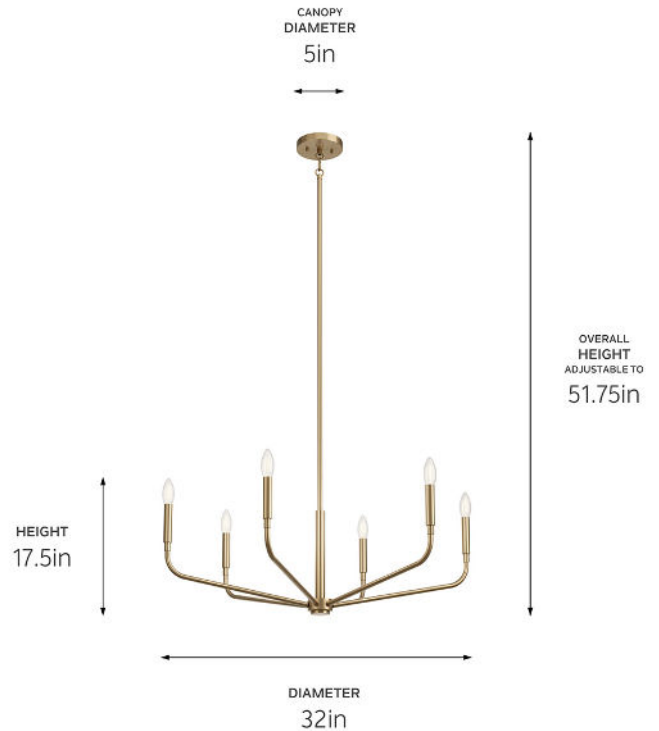

SPECIFICATIONS

Certifications/Qualifications

ADA Compliant	No
Prop65	Yes
Location Rating	Dry
	kichler.com/warranty

Dimensions

Height	17.5"
Overall Height	51.75"
Weight	6.75 LBS
Canopy Width	5"
Canopy Depth	1"

Electrical

Input Voltage	120 V

Light Source

Light Source	Bulb
Lamp Included	Not Included
# Of Bulbs/LED Modules	6
Max Or Nominal Watt	60 W
Lamp Type	B
Socket Type	E12 (Candelabra)
Dimmable	Yes

Mounting/Installation

Interior/Exterior	Interior Product
Mounting Weight	6.75 LBS
Lead Wire Length	144
Wire Connectors	Wire Nuts

FIXTURE ATTRIBUTES

Housing/Glass

Primary Material	Steel
Shade Included	No
Max Stem Tilt	90 °

Product/Ordering Information

SKU	52718CPZ
Finish	Champagne Bronze™
UPC	783927046978

Finishes

- Black
- Brushed Nickel
- Champagne Bronze™