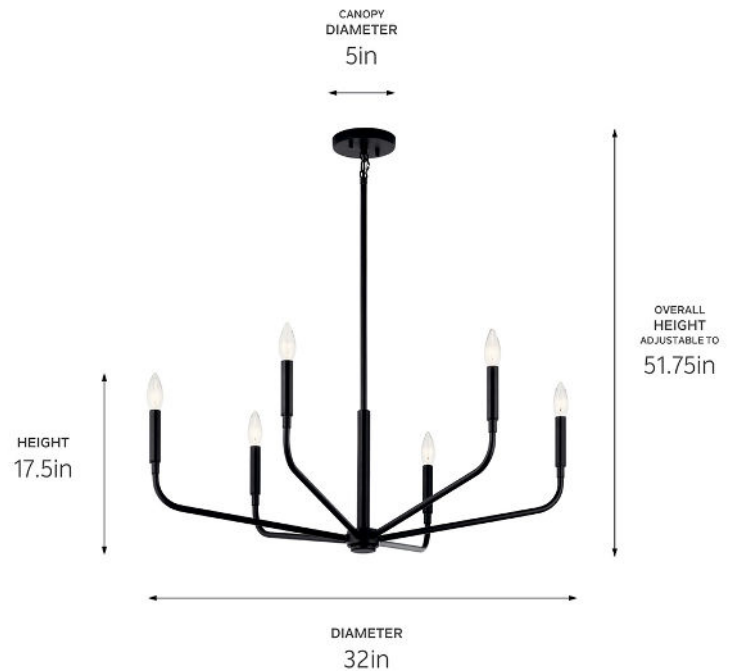

SPECIFICATIONS

Certifications/Qualifications

ADA Compliant	No
Prop65	No
Location Rating	Dry
	kichler.com/warranty

Dimensions

Height	17.5"
Overall Height	51.75"
Weight	6.75 LBS
Canopy Width	5"
Canopy Depth	1"

Electrical

Input Voltage	120 V

Light Source

Light Source	Bulb
Lamp Included	Not Included
# Of Bulbs/LED Modules	6
Max Or Nominal Watt	60 W
Lamp Type	B
Socket Type	E12 (Candelabra)
Dimmable	Yes

Mounting/Installation

Interior/Exterior	Interior Product
Mounting Weight	6.75 LBS
Lead Wire Length	144
Wire Connectors	Wire Nuts

FIXTURE ATTRIBUTES

Housing/Glass

Primary Material	Steel
Shade Included	No
Max Stem Tilt	90 °

Product/Ordering Information

SKU	52718BK
Finish	Black
UPC	783927046954

Finishes

- Black
- Brushed Nickel
- Champagne Bronze™