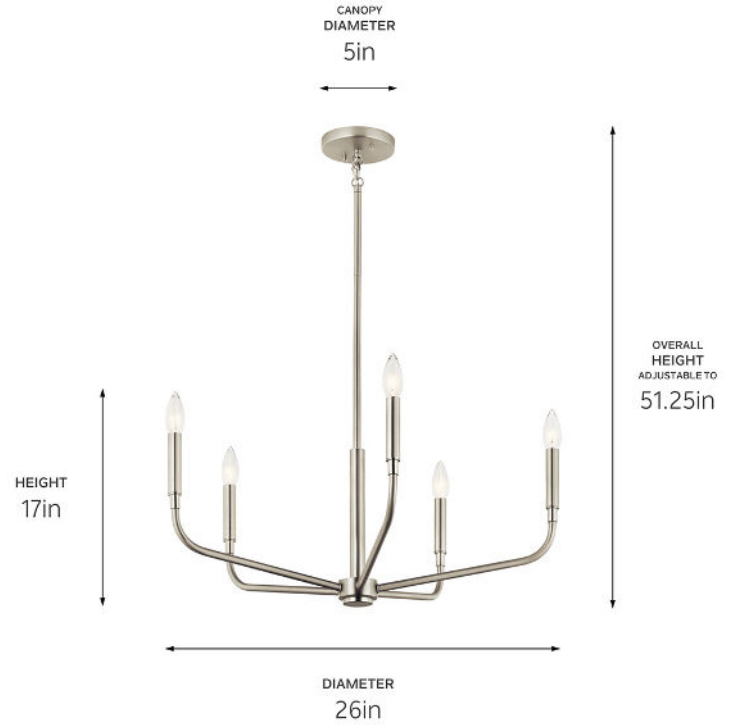

SPECIFICATIONS

Certifications/Qualifications

ADA Compliant	No
Prop65	No
Location Rating	Dry kichler.com/warranty

Dimensions

Height	17"
Overall Height	51.25"
Weight	4.7 LBS
Canopy Width	5"
Canopy Depth	1"

Electrical

Input Voltage	120 V
---------------	-------

Light Source

Light Source	Bulb
Lamp Included	Not Included
# Of Bulbs/LED Modules	5
Max Or Nominal Watt	60 W
Lamp Type	B
Socket Type	E12 (Candelabra)
Dimmable	Yes

Mounting/Installation

Interior/Exterior	Interior Product
Mounting Weight	4.7 LBS
Lead Wire Length	144
Wire Connectors	Wire Nuts

FIXTURE ATTRIBUTES

Housing/Glass

Primary Material	Steel
Shade Included	No
Max Stem Tilt	90 °

Product/Ordering Information

SKU	52717NI
Finish	Brushed Nickel
UPC	783927046992

Finishes

- Black
- Brushed Nickel
- Champagne Bronze™

ALSO IN THIS FAMILY