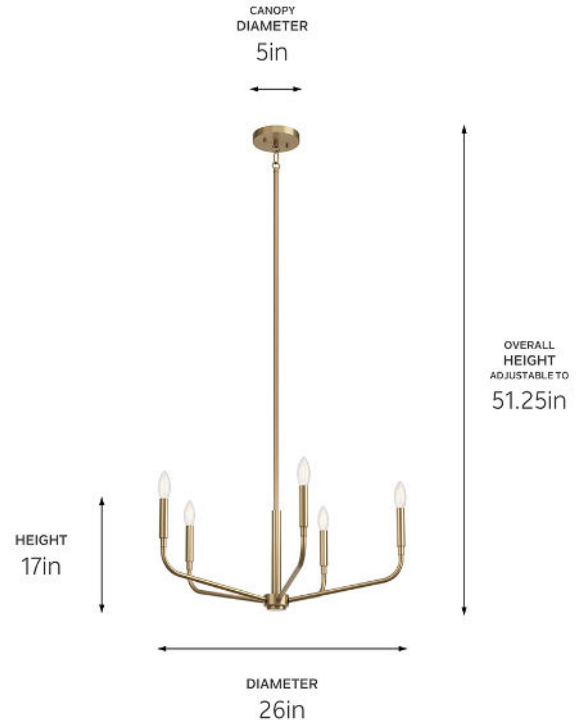

SPECIFICATIONS

Certifications/Qualifications

ADA Compliant	No
Prop65	Yes
Location Rating	Dry
	kichler.com/warranty

Dimensions

Height	17"
Overall Height	51.25"
Weight	4.7 LBS
Canopy Width	5"
Canopy Depth	1"

Electrical

Input Voltage	120 V

Light Source

Light Source	Bulb
Lamp Included	Not Included
# Of Bulbs/LED Modules	5
Max Or Nominal Watt	60 W
Lamp Type	B
Socket Type	E12 (Candelabra)
Dimmable	Yes

Mounting/Installation

Interior/Exterior	Interior Product
Mounting Weight	4.7 LBS
Lead Wire Length	144
Wire Connectors	Wire Nuts

FIXTURE ATTRIBUTES

Housing/Glass

Primary Material	Steel
Shade Included	No
Max Stem Tilt	90 °

Product/Ordering Information

SKU	52717CPZ
Finish	Champagne Bronze™
UPC	783927047005

Finishes

- Black
- Brushed Nickel
- Champagne Bronze™