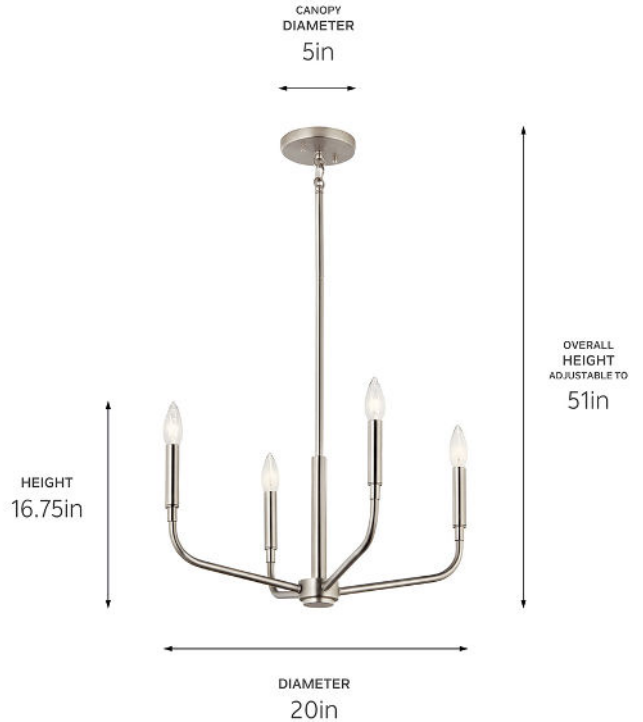

SPECIFICATIONS

Certifications/Qualifications

ADA Compliant	No
Prop65	No
Location Rating	Dry
	kichler.com/warranty

Dimensions

Height	16.75"
Overall Height	51"
Weight	4.65 LBS
Canopy Width	5"
Canopy Depth	1"

Electrical

Input Voltage	120 V

Light Source

Light Source	Bulb
Lamp Included	Not Included
# Of Bulbs/LED Modules	4
Max Or Nominal Watt	60 W
Lamp Type	B
Socket Type	E12 (Candelabra)
Dimmable	Yes

Mounting/Installation

Interior/Exterior	Interior Product
Mounting Weight	4.65 LBS
Lead Wire Length	144
Wire Connectors	Wire Nuts

FIXTURE ATTRIBUTES

Housing/Glass

Primary Material	Steel
Shade Included	No
Max Stem Tilt	90 °

Product/Ordering Information

SKU	52716NI
Finish	Brushed Nickel
UPC	783927047340

Finishes

- Black
- Brushed Nickel
- Champagne Bronze™