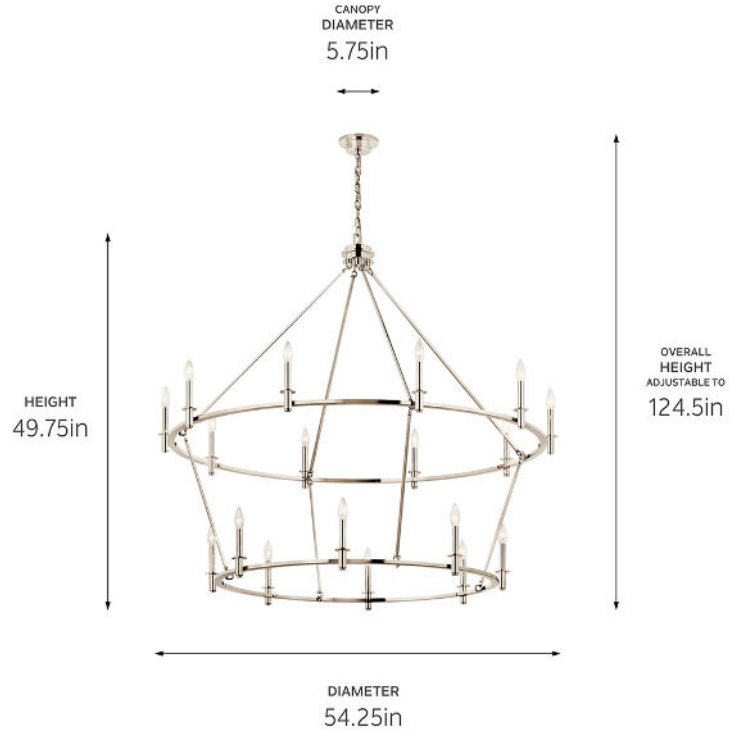

SPECIFICATIONS

Certifications/Qualifications

ADA Compliant	No
Prop65	No
Location Rating	Dry kichler.com/warranty

Dimensions

Height	49.75"
Overall Height	124.5"
Weight	22 LBS
Canopy Diameter	5.75"
Canopy Depth	1.5"
Chain/Stem Length	72"

Electrical

Input Voltage	120 V

Light Source

Light Source	Bulb
Lamp Included	Not Included
# Of Bulbs/LED Modules	18
Max Or Nominal Watt	60 W
Lamp Type	B
Socket Type	E12 (Candelabra)
Dimmable	Yes

Mounting/Installation

Interior/Exterior	Interior Product
Mounting Weight	22 LBS
Lead Wire Length	96
Wire Connectors	Wire Nuts

FIXTURE ATTRIBUTES

Housing/Glass

Primary Material	Steel
Shade Included	No
Max Stem Tilt	90 °

Product/Ordering Information

SKU	52708PN
Finish	Polished Nickel
UPC	783927046930

Finishes

- Black
- Champagne Bronze™
- Polished Nickel