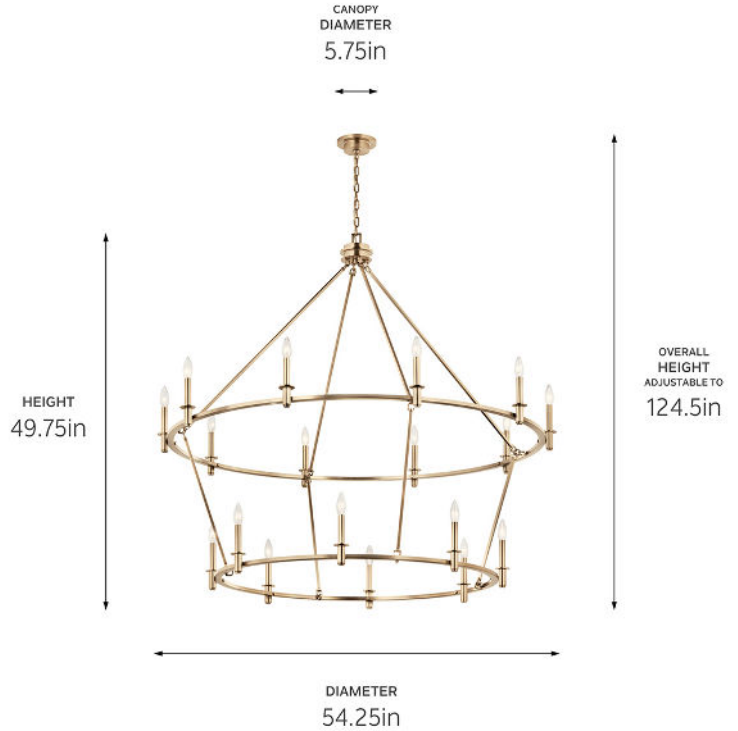

SPECIFICATIONS

Certifications/Qualifications

ADA Compliant	No
Prop65	Yes
Location Rating	Dry
	kichler.com/warranty

Dimensions

Height	49.75"
Overall Height	124.5"
Weight	22 LBS
Canopy Diameter	5.75"
Canopy Depth	1.5"
Chain/Stem Length	72"

Electrical

Input Voltage	120 V

Light Source

Light Source	Bulb
Lamp Included	Not Included
# Of Bulbs/LED Modules	18
Max Or Nominal Watt	60 W
Lamp Type	B
Socket Type	E12 (Candelabra)
Dimmable	Yes

Mounting/Installation

Interior/Exterior	Interior Product
Mounting Weight	22 LBS
Lead Wire Length	96
Wire Connectors	Wire Nuts

FIXTURE ATTRIBUTES

Housing/Glass

Primary Material	Steel
Shade Included	No
Max Stem Tilt	90 °

Product/Ordering Information

SKU	52708CPZ
Finish	Champagne Bronze™
UPC	783927046947

Finishes

- Black
- Champagne Bronze™
- Polished Nickel