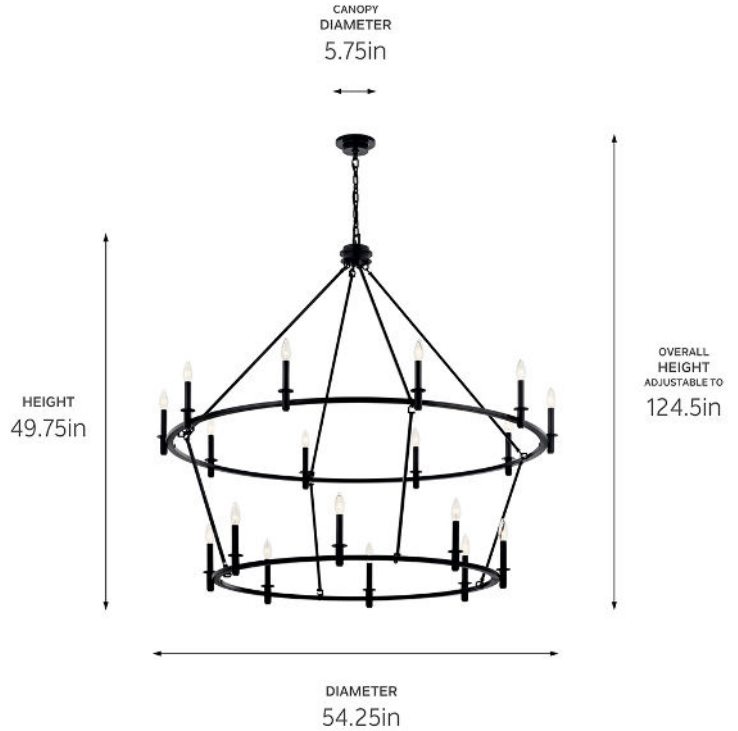

SPECIFICATIONS

Certifications/Qualifications

ADA Compliant	No
Prop65	No
Location Rating	Dry kichler.com/warranty

Dimensions

Height	49.75"
Overall Height	124.5"
Weight	22 LBS
Canopy Width	5.75"
Canopy Depth	1.5"
Chain/Stem Length	72"

Electrical

Input Voltage	120 V

Light Source

Light Source	Bulb
Lamp Included	Not Included
# Of Bulbs/LED Modules	18
Max Or Nominal Watt	60 W
Lamp Type	B
Socket Type	E12 (Candelabra)
Dimmable	Yes

Mounting/Installation

Interior/Exterior	Interior Product
Mounting Weight	22 LBS
Lead Wire Length	96
Wire Connectors	Wire Nuts

FIXTURE ATTRIBUTES

Housing/Glass

Primary Material	Steel
Shade Included	No
Max Stem Tilt	90 °

Product/Ordering Information

SKU	52708BK
Finish	Black
UPC	783927046923

Finishes

- Black
- Champagne Bronze™
- Polished Nickel