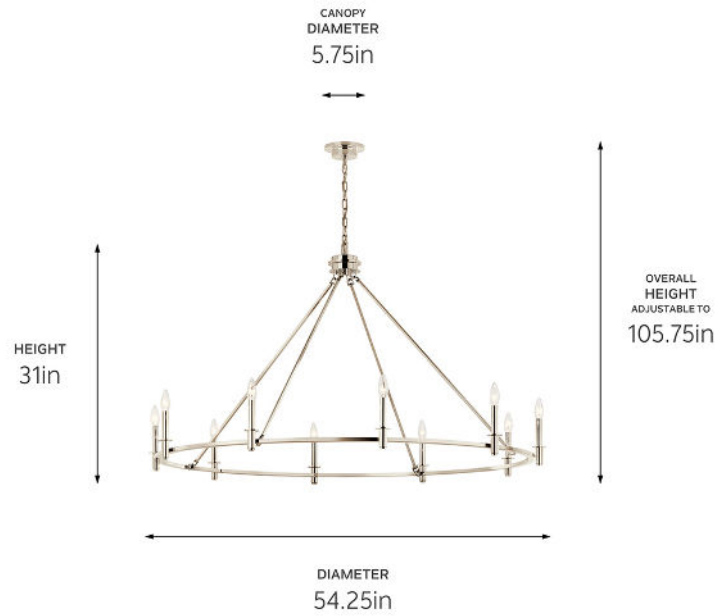

SPECIFICATIONS

Certifications/Qualifications

ADA Compliant	No
Prop65	No
Location Rating	Dry
	kichler.com/warranty

Dimensions

Height	31"
Overall Height	105.75"
Weight	15.5 LBS
Canopy Diameter	5.75"
Canopy Depth	1.5"
Chain/Stem Length	72"

Electrical

Input Voltage	120 V

Light Source

Light Source	Bulb
Lamp Included	Not Included
# Of Bulbs/LED Modules	10
Max Or Nominal Watt	60 W
Lamp Type	B
Socket Type	E12 (Candelabra)
Dimmable	Yes

Mounting/Installation

Interior/Exterior	Interior Product
Mounting Weight	15.5 LBS
Lead Wire Length	144
Wire Connectors	Wire Nuts

FIXTURE ATTRIBUTES

Housing/Glass

Primary Material	Steel
Shade Included	No
Max Stem Tilt	90 °

Product/Ordering Information

SKU	52707PN
Finish	Polished Nickel
UPC	783927046909

Finishes

- Black
- Champagne Bronze™
- Polished Nickel