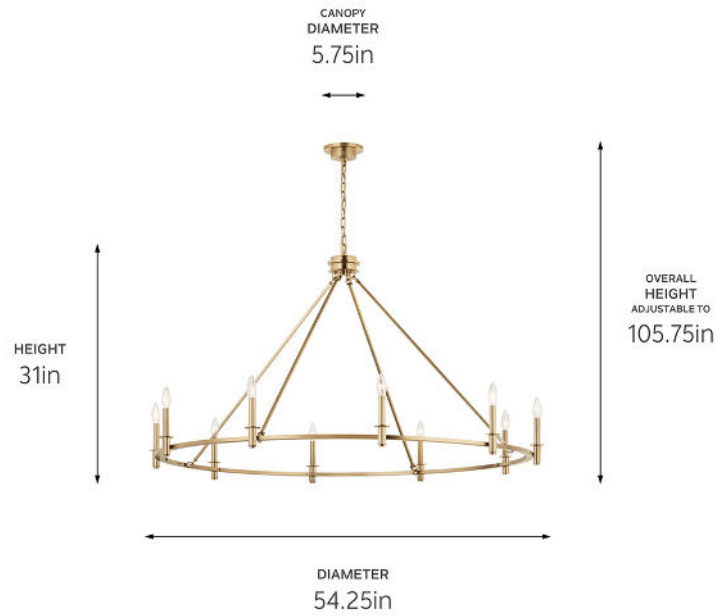

SPECIFICATIONS

Certifications/Qualifications

ADA Compliant	No
Prop65	Yes
Location Rating	Dry kichler.com/warranty

Dimensions

Height	31"
Overall Height	105.75"
Weight	15.5 LBS
Canopy Diameter	5.75"
Canopy Depth	1.5"
Chain/Stem Length	72"

Electrical

Input Voltage	120 V

Light Source

Light Source	Bulb
Lamp Included	Not Included
# Of Bulbs/LED Modules	10
Max Or Nominal Watt	60 W
Lamp Type	B
Socket Type	E12 (Candelabra)
Dimmable	Yes

Mounting/Installation

Interior/Exterior	Interior Product
Mounting Weight	15.5 LBS
Lead Wire Length	144
Wire Connectors	Wire Nuts

FIXTURE ATTRIBUTES

Housing/Glass

Primary Material	Steel
Shade Included	No
Max Stem Tilt	90 °

Product/Ordering Information

SKU	52707CPZ
Finish	Champagne Bronze™
UPC	783927046916

Finishes

- Black
- Champagne Bronze™
- Polished Nickel