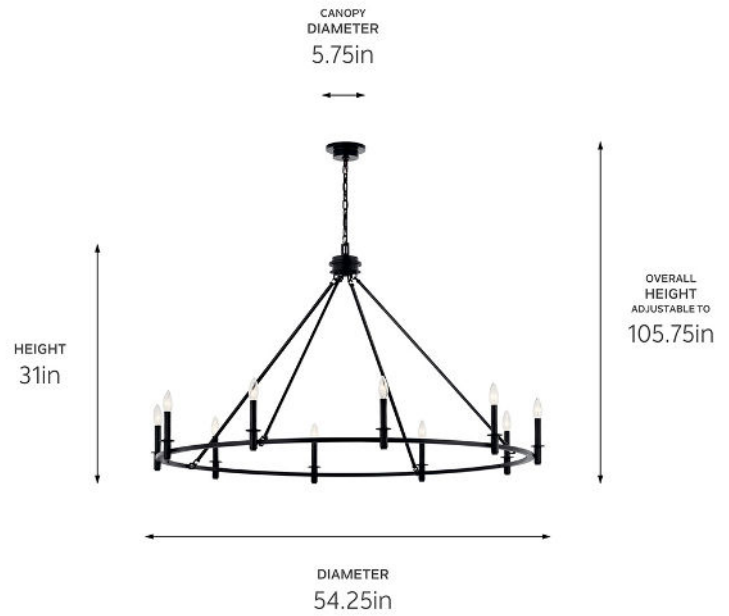

SPECIFICATIONS

Certifications/Qualifications

ADA Compliant	No
Prop65	No
Location Rating	Dry kichler.com/warranty

Dimensions

Height	31"
Overall Height	105.75"
Weight	15.5 LBS
Canopy Width	5.75"
Canopy Depth	1.5"
Chain/Stem Length	72"

Electrical

Input Voltage	120 V

Light Source

Light Source	Bulb
Lamp Included	Not Included
# Of Bulbs/LED Modules	10
Max Or Nominal Watt	60 W
Lamp Type	B
Socket Type	E12 (Candelabra)
Dimmable	Yes

Mounting/Installation

Interior/Exterior	Interior Product
Mounting Weight	15.5 LBS
Lead Wire Length	144
Wire Connectors	Wire Nuts

FIXTURE ATTRIBUTES

Housing/Glass

Primary Material	Steel
Shade Included	No
Max Stem Tilt	90 °

Product/Ordering Information

SKU	52707BK
Finish	Black
UPC	783927046893

Finishes

- Black
- Champagne Bronze™
- Polished Nickel